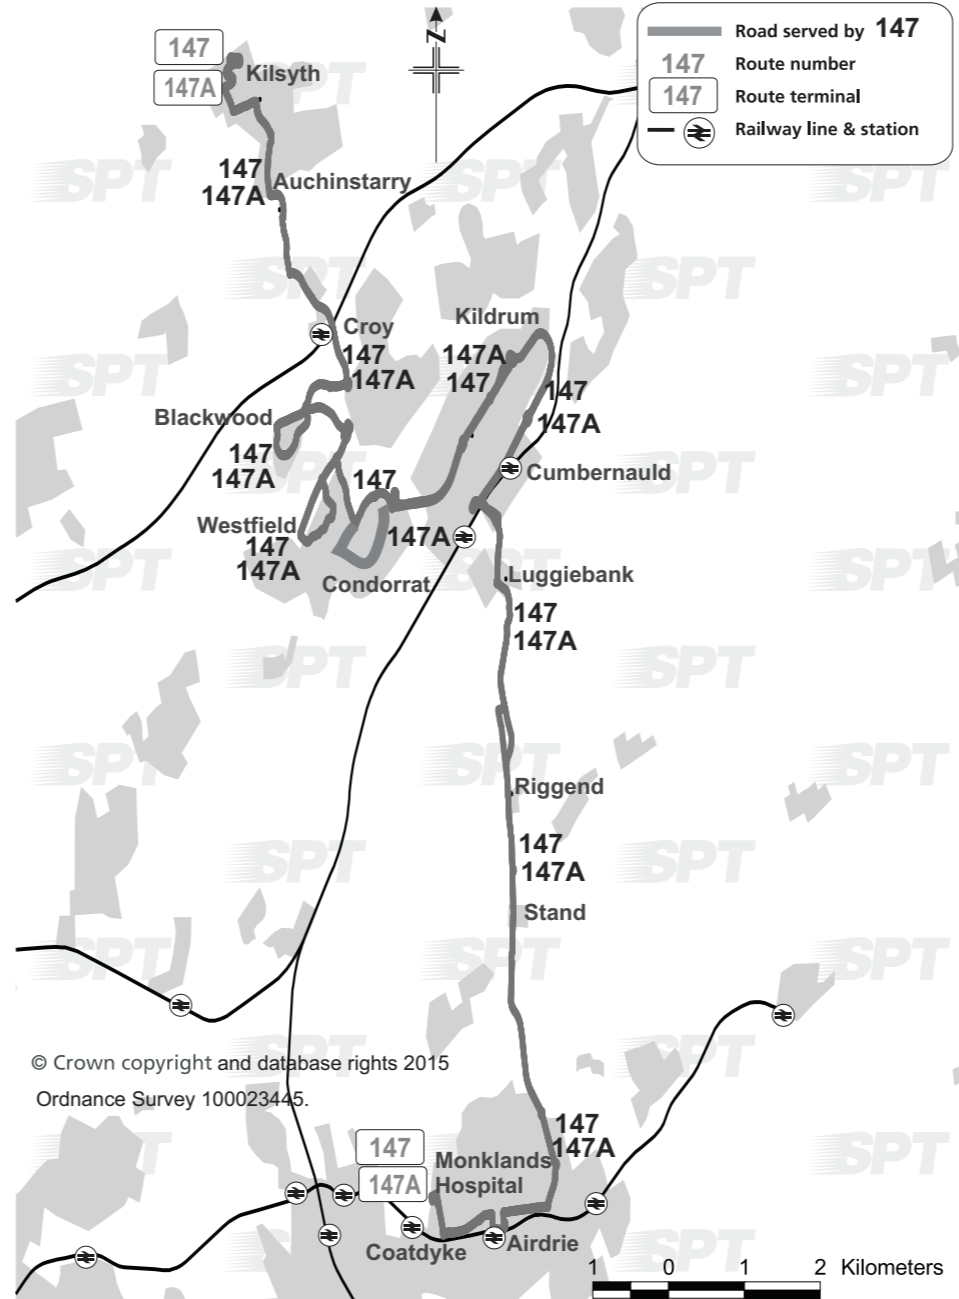

Fare table service 147/147A

Child Single Fares (from 5th to 16th birthday)
Children under school age travel free
Childs single fares at half the adult single fare rounded up to the next 5 pence

Some intermediate points are not shown

Adult single fares £	1.70	1.35	1.05	Manse Road																				
Kilsyth Livingston Park	2.05	1.70	1.60	1.35	Croy Taggart's Shops																			
1.25 Ballmalloch Shops	2.25	2.05	1.95	1.80	1.05	Croy Station																		
1.65 1.05 Kilsyth Parkfoot	2.30	2.10	2.10	1.90	1.40	1.10	Blantyre Gardens																	
	2.40	2.30	2.25	2.05	1.70	1.40	1.10	Craiglinn Interchange																
	2.50	2.30	2.30	2.20	2.00	1.70	1.40	1.10	Westfield Primary															
	2.50	2.50	2.35	2.15	1.90	1.65	1.40	1.10	Condorrat															
	2.60	2.60	2.60	2.20	2.05	1.65	1.65	1.10	Greenfaulds High															
	2.70	2.70	2.70	2.60	2.25	2.10	1.65	1.50	1.00	Cumbernauld Town Centre														
	2.85	2.75	2.75	2.70	2.30	2.20	1.85	1.75	1.70	1.10	1.00	Kildrum Braehed Road												
	2.85	2.75	2.75	2.35	2.20	2.05	2.00	1.75	1.10	1.10	1.00	Kildrum Castle Way												
	3.15	3.05	3.05	3.05	2.60	2.45	2.35	2.15	2.10	2.00	1.75	1.40	1.35	Cumbernauld Station										
	3.45	3.35	3.35	3.35	3.00	2.75	2.55	2.35	2.25	2.15	1.85	1.80	1.75	1.70	1.30	Blairlinn								
	3.45	3.35	3.35	3.35	3.00	2.75	2.55	2.40	2.40	2.20	1.85	1.85	1.75	1.60	0.90	Luggiebank								
	3.55	3.55	3.55	3.55	3.10	2.95	2.90	2.70	2.65	2.60	2.40	2.35	2.35	2.25	1.50	1.20	Riggend							
	3.55	3.55	3.55	3.10	3.00	2.90	2.75	2.75	2.75	2.65	2.65	2.40	2.30	2.10	1.65	1.55	0.95	Rigghead						
	3.90	3.90	3.90	3.85	3.15	3.10	3.05	2.90	2.90	2.85	2.85	2.60	2.40	2.20	1.95	1.60	1.60	Dalmacoutter						
	3.90	3.90	3.90	3.85	3.15	3.10	3.05	2.90	2.90	2.90	2.90	2.60	2.40	2.20	1.95	1.75	1.70	0.95	Dykehead					
	3.90	3.90	3.90	3.85	3.15	3.10	3.15	2.90	2.90	2.90	2.90	2.80	2.70	2.45	2.30	2.25	1.90	1.35	0.95	Rawyards Toll				
	3.90	3.90	3.90	3.85	3.25	3.20	3.20	3.05	3.00	3.10	3.05	2.85	2.85	2.60	2.50	2.35	2.10	2.15	1.80	1.55	0.95	Carlisle Road Roundabout		
	3.90	3.90	3.90	3.80	3.45	3.50	3.40	3.35	3.30	3.25	3.15	3.00	2.95	2.90	2.70	2.60	2.35	2.40	2.00	1.95	1.35	1.05	Airdrie Town Centre	
	3.90	3.90	3.90	3.80	3.45	3.50	3.40	3.35	3.30	3.30	3.15	3.05	2.95	2.80	2.75	2.40	2.45	2.10	2.10	1.80	1.70	1.10	1.10	Monklands Hospital

FARES ARE CORRECT AT OCTOBER 2015 - MAY BE SUBJECT TO CHANGE

Bus Timetable
From 18 October 2015

147 147A

Kilsyth Cumbernauld Monklands Hospital

Whilst every effort will be made to adhere to the scheduled times, the Partnership disclaims any liability in respect of loss or inconvenience arising from any failure to operate journeys as published, changes in timings or printing errors.

For more information visit spt.co.uk or any SPT travel centre: Buchanan Bus Station, East Kilbride Bus Station, Greenock and Hamilton Bus Station.

Alternatively, for all public transport timetable enquiries, call:

This service is operated by McGills Coaches on behalf of Strathclyde Partnership for Transport. If you have any comments or suggestions about the service(s) provided please contact:

Bus Operations SPT, Consort House 12 West George Street Glasgow G2 1HN	McGills Coaches 99 Earnhill Road Larkfield Ind Est. Greenock PA16 0EQ

t 0845 271 2405 0141 333 3690 e bus@spt.co.uk	t 01475 711 122 e bus@spt.co.uk

Please note - Calls to 0845 271 2405 will be charged at 2p per min (inc. VAT) plus your telecoms provider's access charge.

This service is operated by McGills Coaches on behalf of SPT.