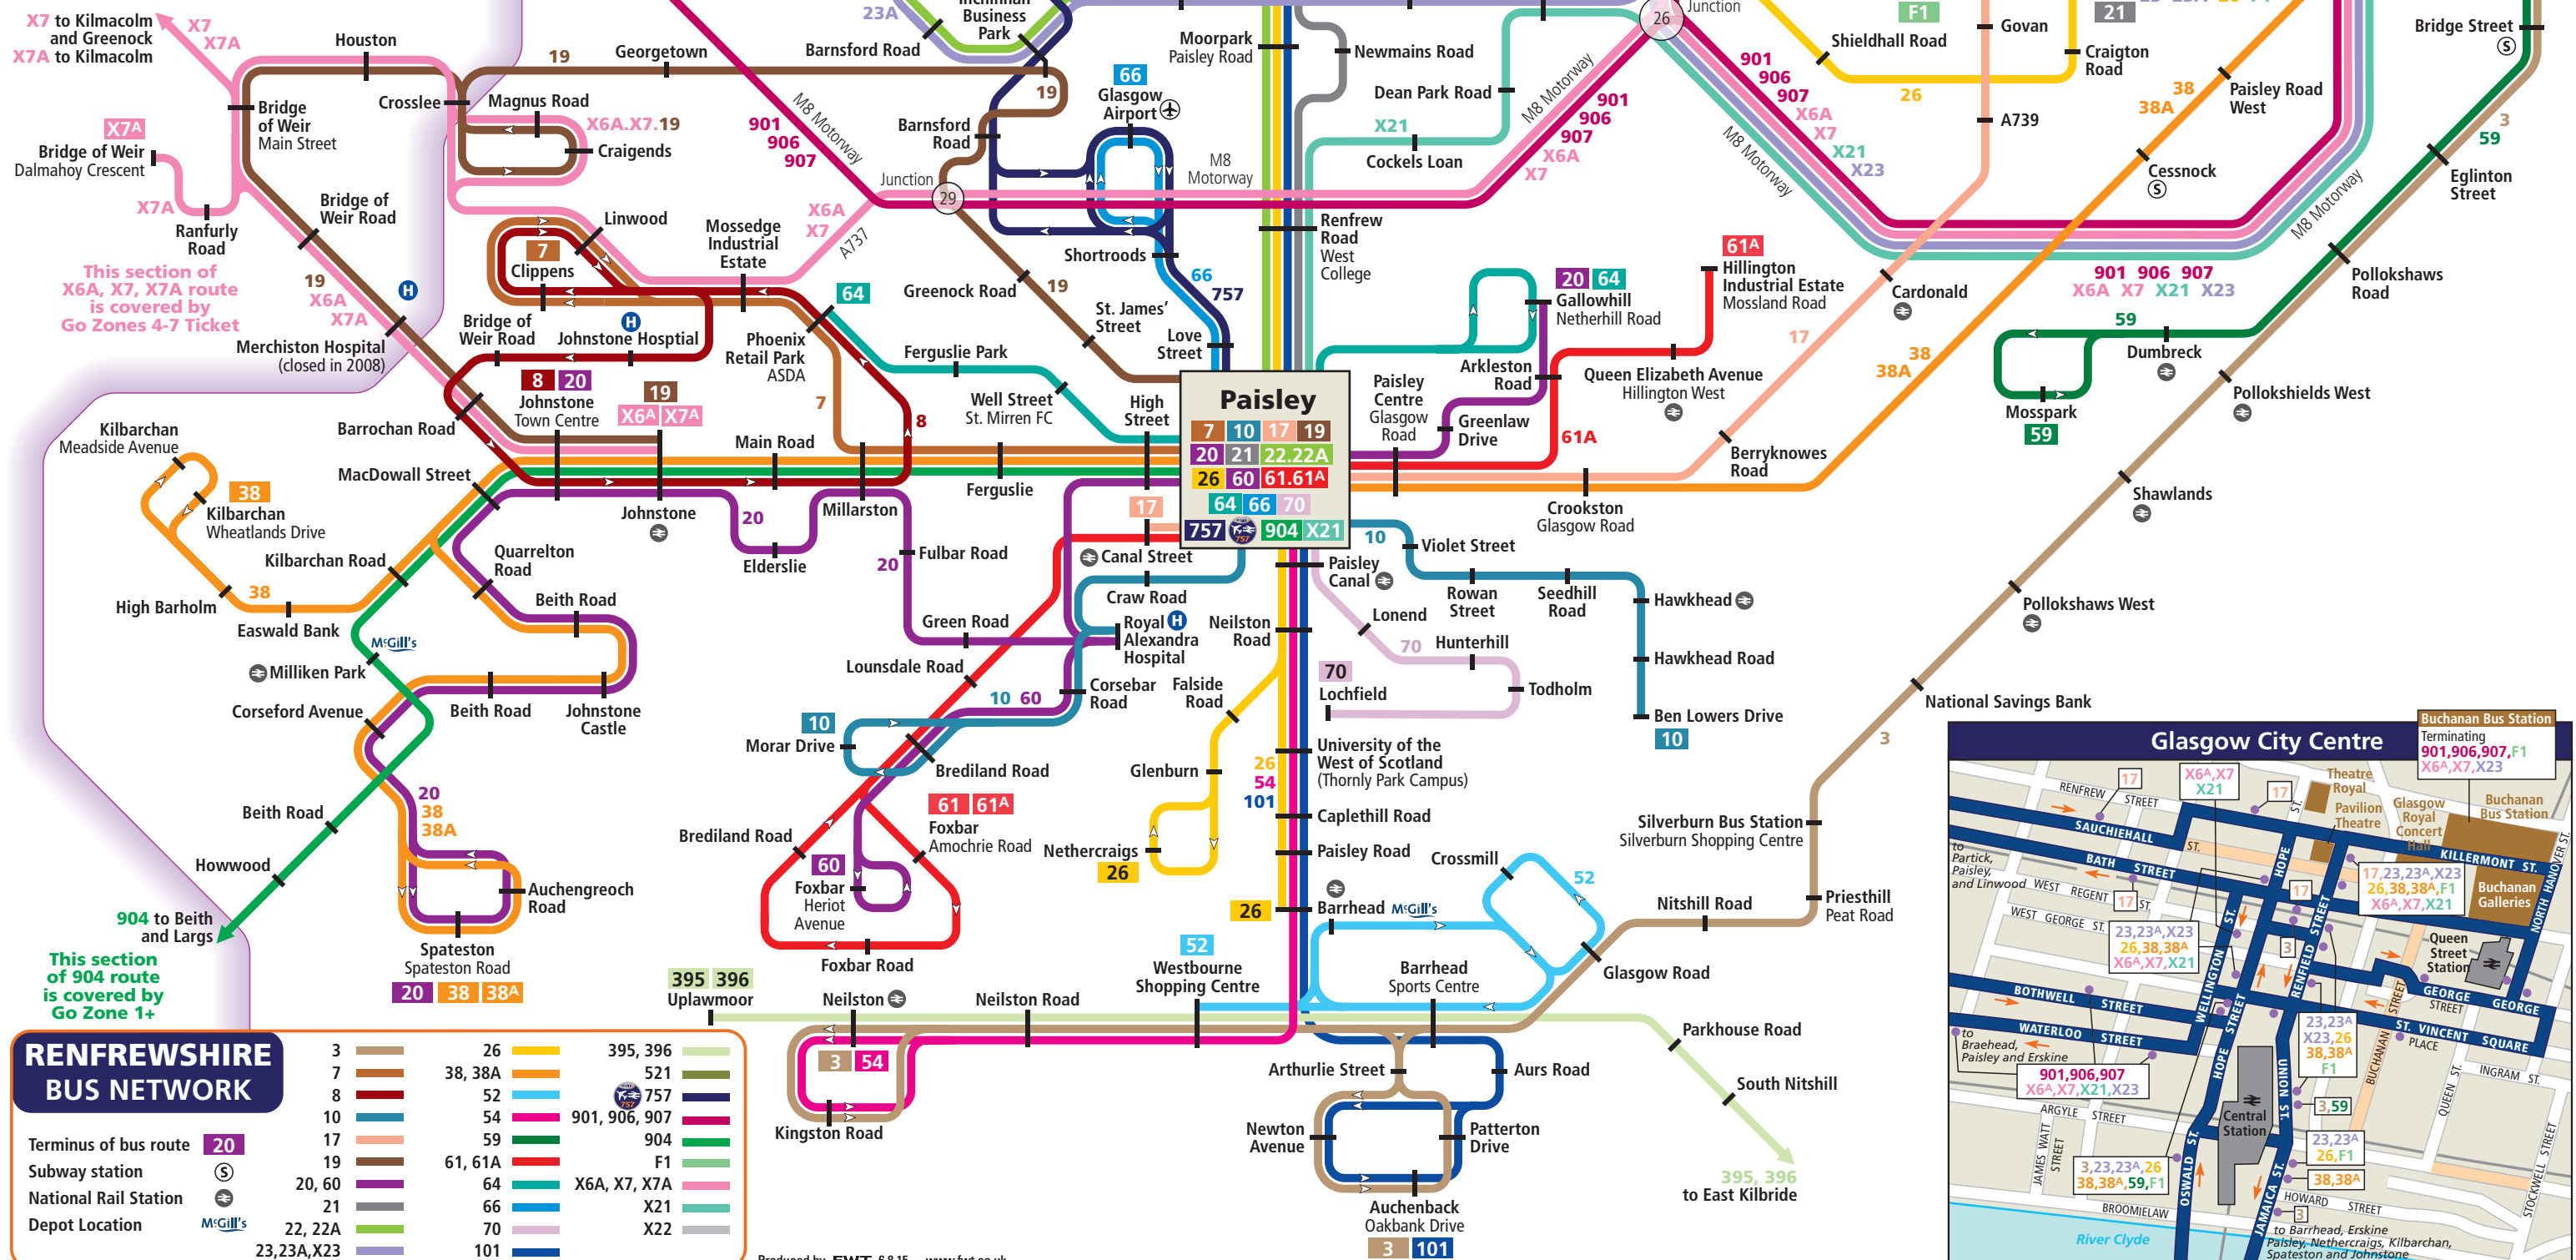

**McGill's** Renfrewshire Bus Network

**RENFREWSHIRE BUS NETWORK**

Terminus of bus route **20**

Subway station

National Rail Station

Depot Location

3	26	395, 396
7	38, 38A	521
8	52	757
10	54	901, 906, 907
17	59	904
19	61, 61A	F1
20, 60	64	X6A, X7, X7A
21	66	X21
22, 22A	70	X22
23, 23A, X23	101	