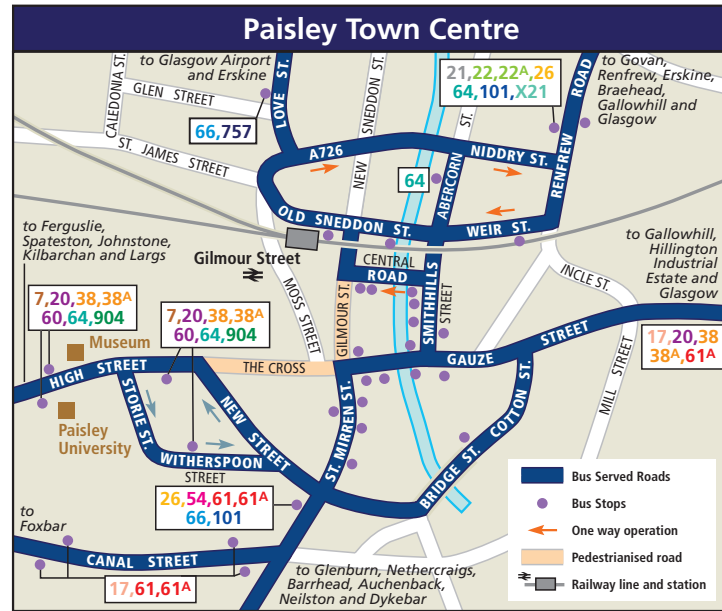

**McGill's** Renfrewshire Bus Network

**RENFREWSHIRE BUS NETWORK**

Terminus of bus route **20**

Subway station

National Rail Station

Depot Location

3	26	395, 396
7	38, 38A	521
8	52	757
10	54	901, 906, 907
17	59	904
19	61, 61A	F1
20, 60	64	X6A, X7, X7A
21	66	X21
22, 22A	70	X22
23, 23A, X23	101	