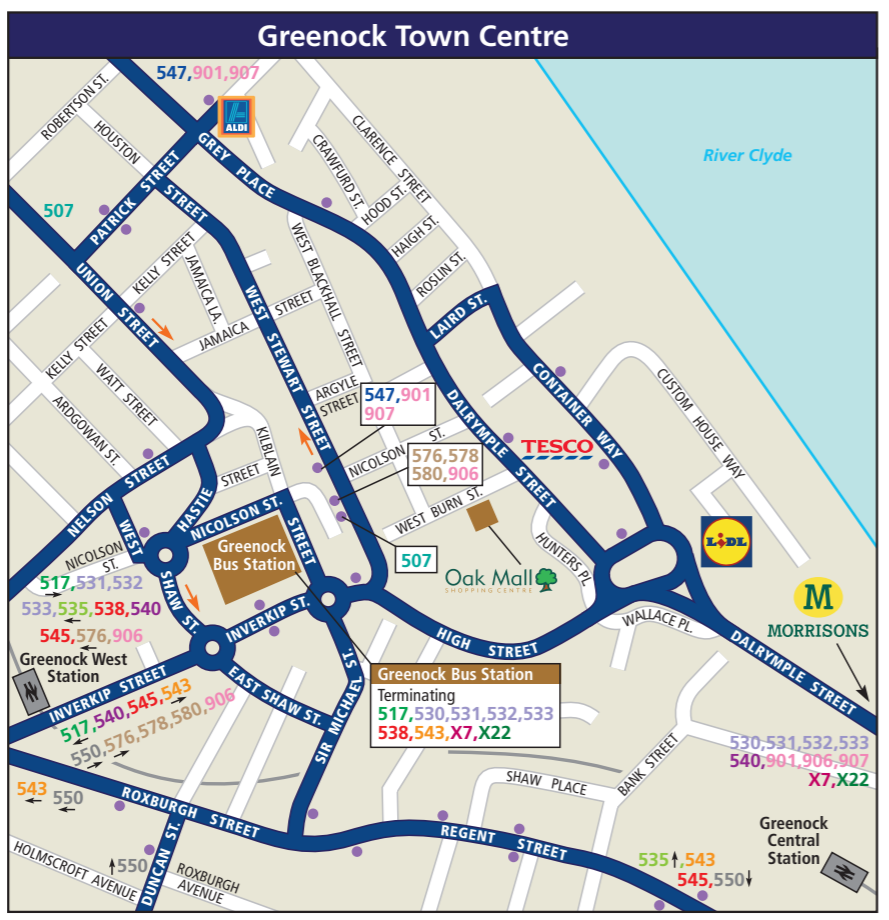

Greenock Bus Station, Kilblain Street/ West Stewart St.
 507 517 530 538
 543 547 576 578
 580 X7 X22
 Calling: 531,532,533,535,540,545,550,901,906,907

534 545
 Calling: 530,531,532,533,901,906,907,X7,X22

BRAEHEAD connecting services:
 21,23,23A,X23,26,X6A,101
 (See Renfrewshire Map for details of the above routes)

Glasgow
 901 906
 907 X7
Connecting services:
 17,23,23A,X23,26,38,38A,F1,X6A
 (See Renfrewshire Map for details of the above routes)

INVERCLYDE BUS NETWORK

Terminus of bus route	540	507	547
National Rail Station	⊕	517	550
Depot Location	McGill's	530, 531, 532, 533, 534	576, 578, 580
		535	ClydeFlyer 901, 906, 907
		538, 545	X7
		540	X22
		543	Variation to main route