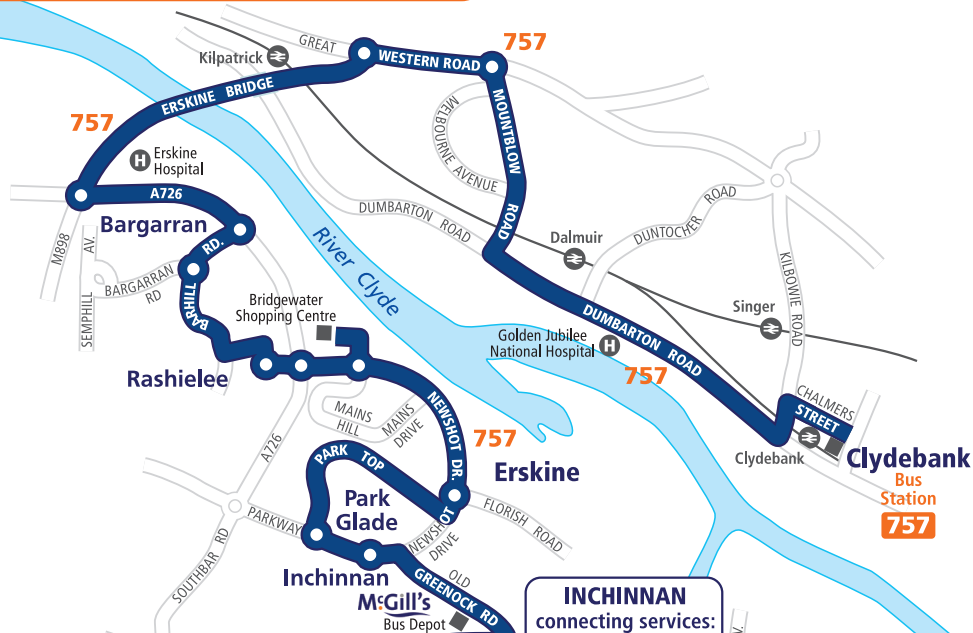

Journeys marked in orange are operated by McGill's on behalf of SPT

McGill's

757

Clydebank to Paisley  
via Glasgow Airport and Erskine

**CLYDEBANK**  
connecting services:  
81/81A/81B, X22

**INCHINNAN**  
connecting services: