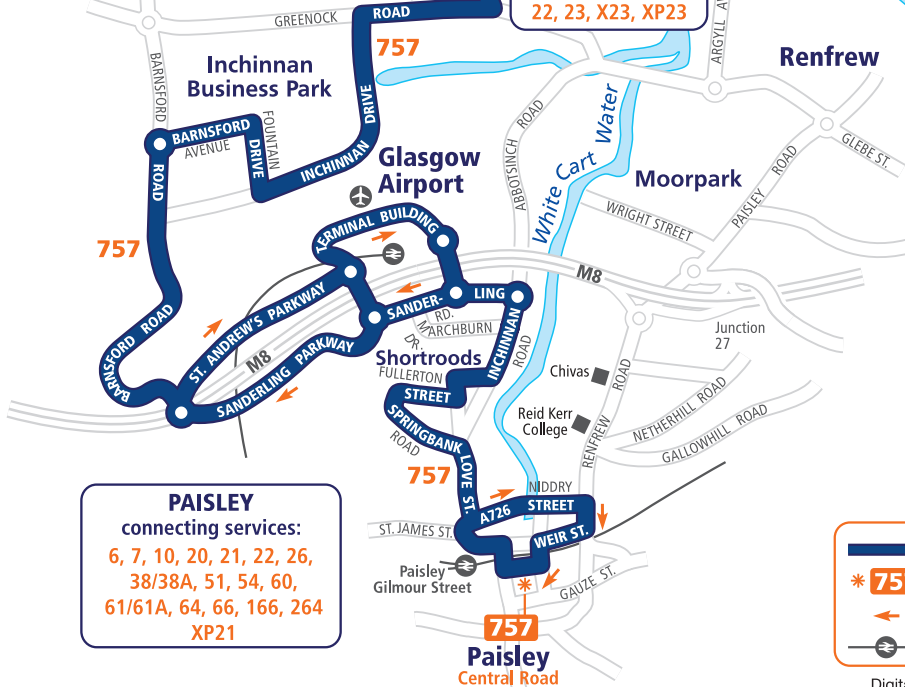

Journeys marked in orange are operated by McGill's on behalf of SPT

McGill's

757

Clydebank to Paisley  
via Glasgow Airport and Erskine

**CLYDEBANK**  
connecting services:  
81/81A/81B, X22

**INCHINNAN**  
connecting services: