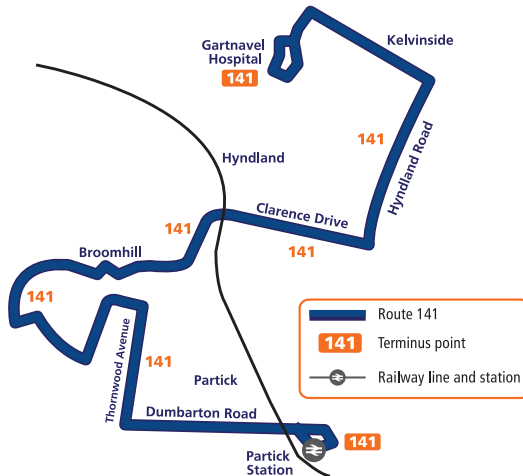

Partick - Gartnavel Hospital via Broomhill

141

2

SUNDAY

Code	SPT	SPT	SPT	SPT	SPT	SPT		SPT	SPT	SPT
Service No.	141	141	141	141	141	141		141	141	141
Partick Bus Station	11.00	11.30	12.00	12.30	13.00	13.30	Then every 30 mins until	19.30	20.00	20.30
Broomhill, Broomhill Lane	11.06	11.36	12.06	12.36	13.06	13.36		19.36	20.06	20.36
Gartnavel Hospital	11.13	11.43	12.13	12.43	13.13	13.43		19.43	20.13	20.43

SUNDAY

Code	SPT	SPT	SPT	SPT	SPT	SPT		SPT	SPT
Service No.	141	141	141	141	141	141		141	141
Gartnavel Hospital	11.18	11.48	12.18	12.48	13.18	13.48	Then every 30 mins until	19.48	20.18
Broomhill, Broomhill Lane	11.24	11.54	12.24	12.54	13.24	13.54		19.54	20.24
Partick Bus Station	11.30	12.00	12.30	13.00	13.30	14.00		20.00	20.30

Code

SPT - Journeys operated by McGill's on behalf of SPT

McGill's 141 Partick - Gartnavel Hospital

Enjoy unlimited travel across GoZone1 Child, student, adult & family tickets available.

Use to connect to any McGill's bus heading towards Renfrewshire & Glasgow city centre

GET IN TOUCH

enquiries@mcgillsbuses.co.uk

08000 51 56 51

www.mcgillsbuses.co.uk