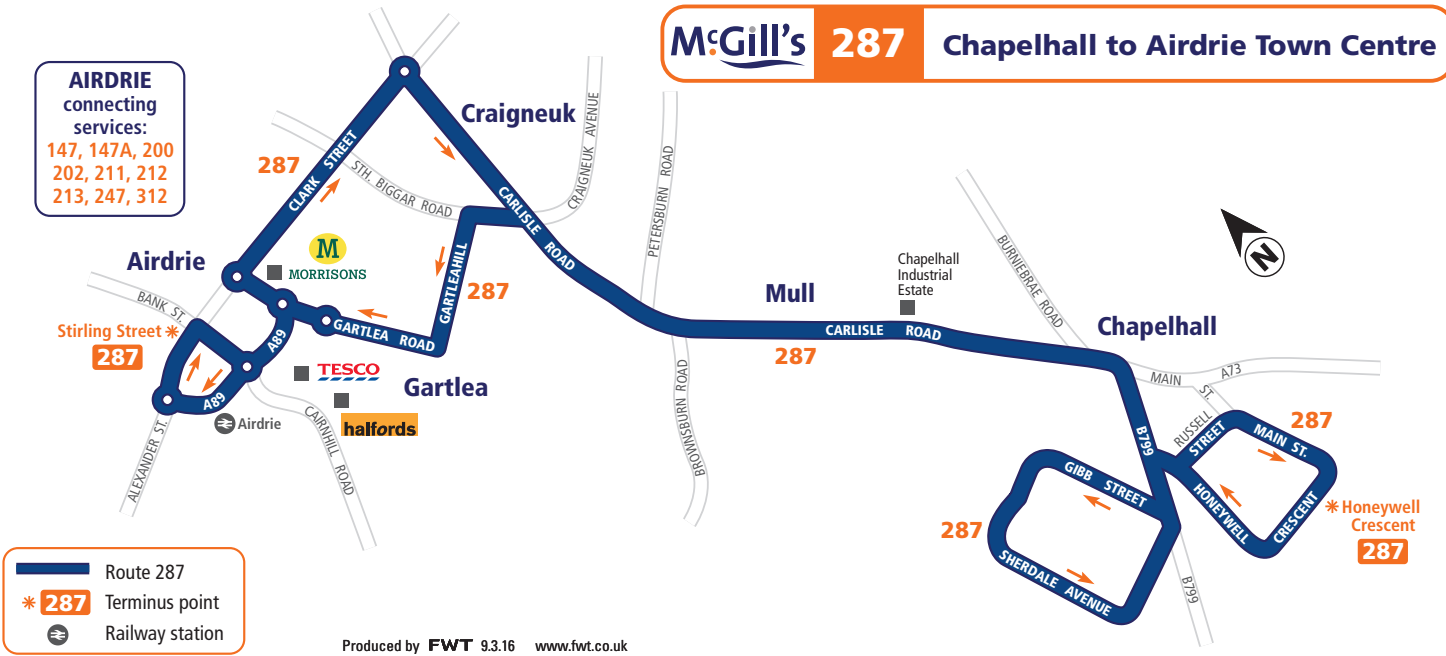

McGill's 287 Chapelhall to Airdrie Town Centre

AIRDRIE
connecting
services:
147, 147A, 200
202, 211, 212
213, 247, 312

— Route 287
* 287 Terminus point
🚉 Railway station