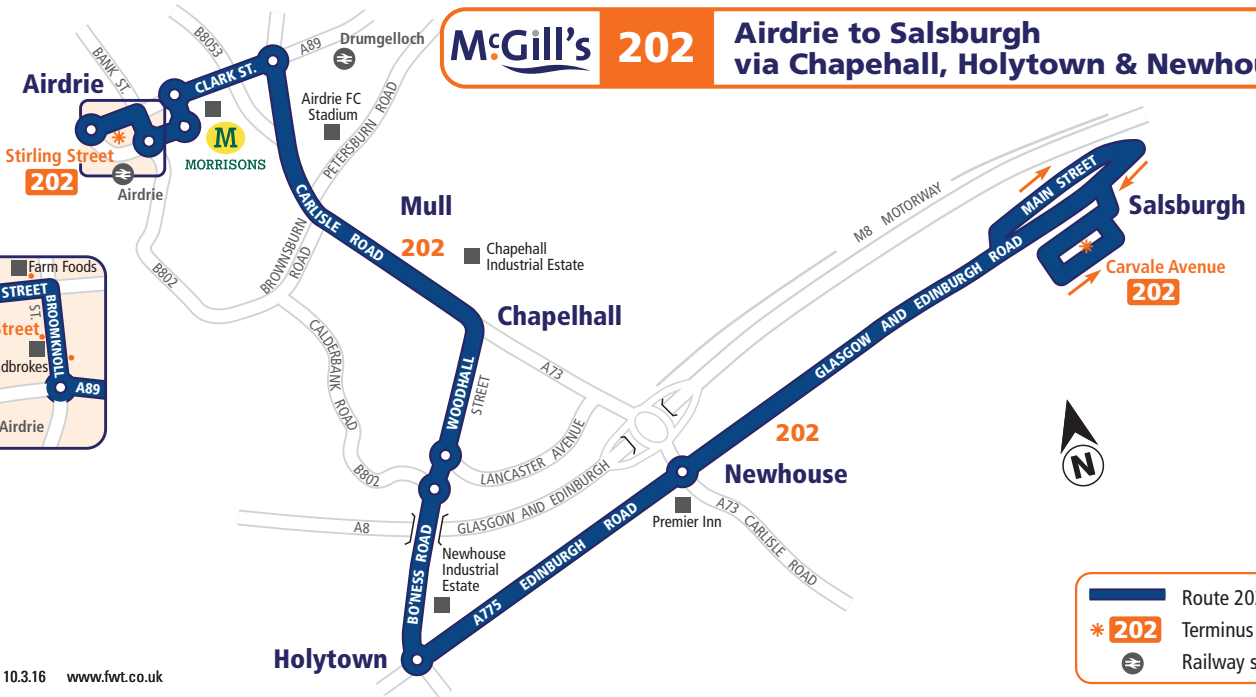

Airdrie - Salsburgh via Chapelhall, Holytown Memorial & Newhouse

202

5

MONDAY TO FRIDAY - FROM 4th APRIL 2016

Service No.	202	202	202	202	202	202	202	202	202	202	202
Airdrie, Stirling Street @ Farmfoods	07.17	08.17	09.17	10.17	11.17	12.17	13.17	14.17	15.17	16.17	17.17
Mull	07.23	08.23	09.23	10.23	11.23	12.23	13.23	14.23	15.23	16.23	17.23
Chapelhall, Woodhall Street @ Co-Op	07.28	08.28	09.28	10.28	11.28	12.28	13.28	14.28	15.28	16.28	17.28
Holytown Memorial	07.31	08.31	09.31	10.31	11.31	12.31	13.31	14.31	15.31	16.31	17.31
Newhouse	07.33	08.33	09.33	10.33	11.33	12.33	13.33	14.33	15.33	16.33	17.33
Salsburgh, Main Street	07.39	08.39	09.39	10.39	11.39	12.39	13.39	14.39	15.39	16.39	17.39
Salsburgh, Carvale Avenue	07.42	08.42	09.42	10.42	11.42	12.42	13.42	14.42	15.42	16.42	17.42
Newhouse	07.50	08.50	09.50	10.50	11.50	12.50	13.50	14.50	15.50	16.50	17.50
Holytown Memorial	07.53	08.53	09.53	10.53	11.53	12.53	13.53	14.53	15.53	16.53	17.53
Chapelhall, Woodhall Street @ Co-Op	07.57	08.57	09.57	10.57	11.57	12.57	13.57	14.57	15.57	16.57	17.57
Mull	08.01	09.01	10.01	11.01	12.01	13.01	14.01	15.01	16.01	17.01	18.01
Airdrie, Stirling Street @ Farmfoods	08.08	09.08	10.08	11.08	12.08	13.08	14.08	15.08	16.08	17.08	18.08

MOBILE TICKETING IS HERE

DOWNLOAD TO A SMALL SCREEN (IN YOUR POCKET)

AVAILABLE TO DOWNLOAD FREE FROM

www.mcgillsbuses.co.uk

08000 51 56 51

McGill's 202 Airdrie to Salsburgh via Chapelhall, Holytown & Newhouse

AIRDRIE connecting services:
147, 147A, 200
211, 212, 213
247, 287, 312

- Route 202
- **202** Terminus point
- Railway station