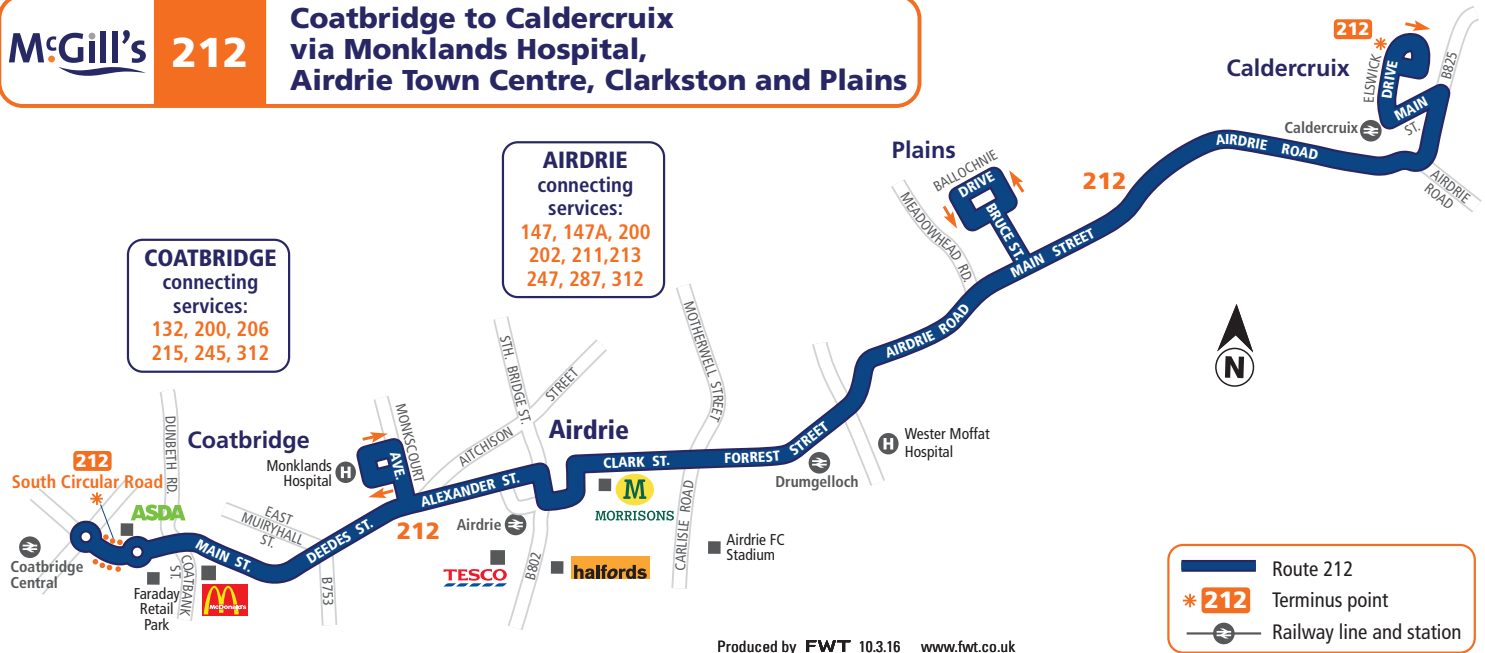

Coatbridge Town Centre - Caldercruix via Coatdyke, Monklands Hospital, Airdrie, Clarkston & Plains

212

10

SATURDAY - FROM 4th APRIL 2016

Service No.	212	212	212	212	212		212	212	212	212		212	212	212	212
Coatbridge, South Circular Road	07.05	07.20	07.35	07.50	08.05	Then every 15 mins until	14.20	14.35	14.50	15.05	Then every 15 mins until	16.50	17.05	17.20	17.35
Monklands Hospital	07.11	07.26	07.41	07.56	08.11		14.26	14.41	14.56	15.11		16.56	17.11	17.26	17.41
Airdrie, Stirling Street	07.17	07.32	07.47	08.02	08.17		14.32	14.47	15.02	15.17		17.02	17.17	17.32	17.47
Airdrie, Broomknoll Street opp Train Station	07.18	07.33	07.48	08.03	08.18		14.33	14.48	15.03	15.18		17.03	17.18	17.33	17.48
Forrest Street @ Drumgelloch Train Station	07.22	07.37	07.52	08.07	08.22		14.37	14.52	15.07	15.22		17.07	17.22	17.37	17.52
Plains, Ballochnie Drive	07.28	07.43	07.58	08.13	08.28		14.43	14.58	15.13	15.28		17.13	17.28	17.43	17.58
Caldercruix, Dumbreck Avenue	07.37	07.52	08.07	08.22	08.37	14.52	15.07	15.22	15.37	17.22	17.37	17.52	18.07		

SATURDAY - FROM 4th APRIL 2016

Service No.	212	212	212	212	212		212	212	212	212		212	212	212	212
Caldercruix, Dumbreck Avenue	07.39	07.54	08.09	08.24	08.39	Then every 15 mins until	14.24	14.39	14.54	15.09	Then every 15 mins until	17.24	17.39	17.54	18.09
Plains, Ballochnie Drive	07.48	08.03	08.18	08.33	08.48		14.33	14.48	15.03	15.18		17.33	17.48	18.03	18.18
Forrest Street @ Drumgelloch Train Station	07.53	08.08	08.23	08.38	08.53		14.38	14.53	15.08	15.23		17.38	17.53	18.08	18.23
Airdrie, Broomknoll Street opp Train Station	07.58	08.13	08.28	08.43	08.58		14.43	14.58	15.13	15.28		17.43	17.58	18.13	18.28
Airdrie, Stirling Street	07.59	08.14	08.29	08.44	08.59		14.44	14.59	15.14	15.29		17.44	17.59	18.14	18.29
Monklands Hospital	08.06	08.21	08.36	08.51	09.06		14.51	15.06	15.21	15.36		17.51	18.06	18.21	18.36
Coatbridge, South Circular Road	08.13	08.28	08.43	08.58	09.13	14.58	15.13	15.28	15.43	17.58	18.13	18.28	18.43		

www.mcgillsbuses.co.uk

**Coatbridge to Caldercruix
via Monklands Hospital,
Airdrie Town Centre, Clarkston and Plains**

COATBRIDGE
connecting
services:
132, 200, 206
215, 245, 312

AIRDRIE
connecting
services:
147, 147A, 200
202, 211, 213
247, 287, 312

- Route 212
- Terminus point
- Railway line and station