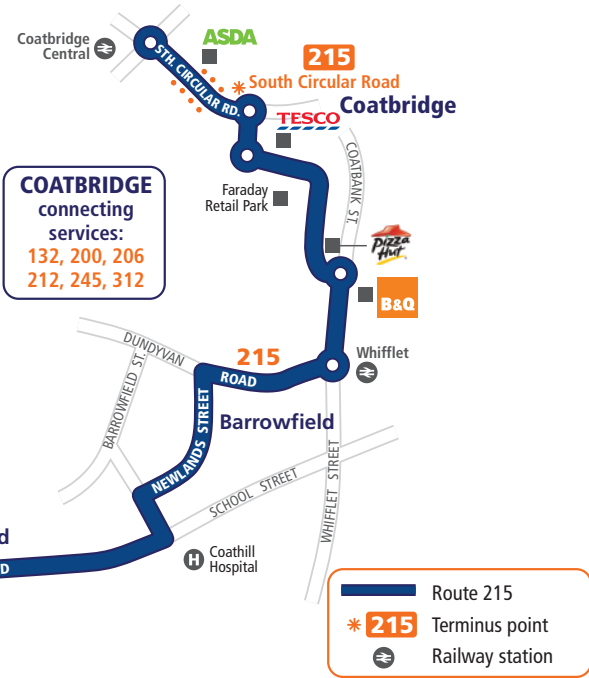

# Kirkwood - Coatbridge Town Centre via Old Monkland Rd, Newlands St & Faraday Retail Park

215

12

MONDAY TO SATURDAY - FROM 4th APRIL 2016

Code	NS							NS				
Service No.	215	215	215	215	215	Then every 30 mins until	215	215	215	215	215	
<b>Coatbridge, South Circular Road</b>	-	08.00	08.30	09.00	09.30		15.00	15.30	16.00	16.30	17.00	
Tesco, Faraday Retail Park	-	08.01	08.31	09.01	09.31		15.01	15.31	16.01	16.31	17.01	
Newlands Street	-	08.08	08.38	09.08	09.38		15.08	15.38	16.08	16.38	17.08	
Kirkwood, Woodside Street	07.40	08.15	08.45	09.15	09.45		15.15	15.45	16.15	16.45	17.15	
Swinton Crescent	07.43	08.18	08.48	09.18	09.48		15.18	15.48	16.18	16.48	-	
Newlands Street	07.49	08.26	08.56	09.26	09.56		15.26	15.56	16.26	16.56	-	
Tesco, Faraday Retail Park	07.50	08.27	08.57	09.27	09.57		15.27	15.57	16.27	16.57	-	
<b>Coatbridge, South Circular Road</b>	07.53	08.30	09.00	09.30	10.00	15.30	16.00	16.30	17.00	-		

SAME ROUTE SERVED IN BOTH DIRECTIONS

Code: NS - Not Saturdays

McGill's

Enjoy unlimited  
travel across Monklands  
on GoZone 8

Child, student and adult tickets available!

[www.mcgillsbuses.co.uk](http://www.mcgillsbuses.co.uk)

[www.mcgillsbuses.co.uk](http://www.mcgillsbuses.co.uk)

**Kirkwood to Coatbridge Town Centre  
via Old Monkland Road, Barrowfield  
and Faraday Retail Park**