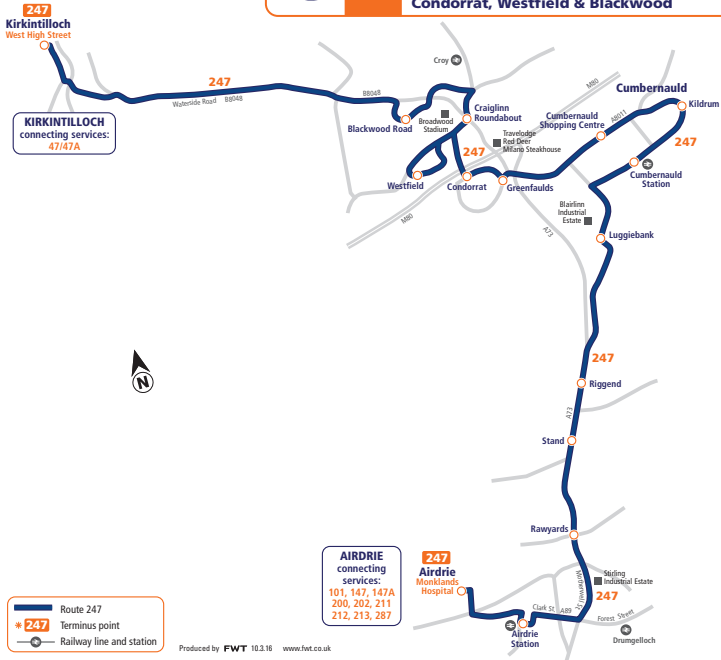

Monklands Hospital - Kirkintilloch via Airdrie, Rawyards Toll, Cumbernauld Town Centre, Condorrat, Westfield & Blackwood

247

15

MONDAY TO FRIDAY - FROM 4th APRIL 2016

	NS	NS	S																		
Service No.	247	247	247	247	247	247	247	247	247	247	247	247	247	247	247	247	247	247	247	247	
Monklands Hospital	-	-	-	06.15	06.45	07.15	07.45	08.15	08.45	09.15	09.45	10.15	10.45	11.15	11.45	12.15	12.45	13.15	13.45	14.15	14.45
Airdrie, Broomknoll Street	05.17	05.49	05.59	06.19	06.49	07.19	07.49	08.19	08.49	09.19	09.49	10.19	10.49	11.19	11.49	12.19	12.49	13.19	13.49	14.19	14.49
Rawyards Toll	05.22	05.55	06.05	06.25	06.55	07.25	07.55	08.25	08.55	09.25	09.55	10.25	10.55	11.25	11.55	12.25	12.55	13.25	13.55	14.25	14.55
Stand	05.24	05.58	06.08	06.28	06.58	07.28	07.58	08.28	08.58	09.28	09.58	10.28	10.58	11.28	11.58	12.28	12.58	13.28	13.58	14.28	14.58
Luggiebank	05.28	06.03	06.13	06.33	07.03	07.33	08.03	08.33	09.03	09.33	10.03	10.33	11.03	11.33	12.03	12.33	13.03	13.33	14.03	14.33	15.03
Cumbernauld Train Station	05.31	06.06	06.16	06.36	07.06	07.36	08.06	08.36	09.06	09.36	10.06	10.36	11.06	11.36	12.06	12.36	13.06	13.36	14.06	14.36	15.06
Kildrum, Castle Way	05.33	06.08	06.18	06.38	07.08	07.38	08.08	08.38	09.08	09.38	10.08	10.38	11.08	11.38	12.08	12.38	13.08	13.38	14.08	14.38	15.08
Cumbernauld Town Centre	05.35	06.10	06.20	06.40	07.10	07.40	08.10	08.40	09.10	09.40	10.10	10.40	11.10	11.40	12.10	12.40	13.10	13.40	14.10	14.40	15.10
Condorrat	05.37	06.13	06.23	06.43	-	07.43	-	08.43	-	09.43	-	10.43	-	11.43	-	12.43	-	13.43	-	14.43	-
Westfield Primary School	05.40	06.17	06.27	06.47	-	07.47	-	08.47	-	09.47	-	10.47	-	11.47	-	12.47	-	13.47	-	14.47	-
Blackwood, Raith Drive	05.45	06.22	06.32	06.52	-	07.52	-	08.52	-	09.52	-	10.52	-	11.52	-	12.52	-	13.52	-	14.52	-
Waterside	05.54	06.31	06.41	07.01	-	08.01	-	09.01	-	10.01	-	11.01	-	12.01	-	13.01	-	14.01	-	15.01	-
Kirkintilloch West High Street	06.02	06.39	06.49	07.09	-	08.09	-	09.09	-	10.09	-	11.09	-	12.09	-	13.09	-	14.09	-	15.09	-

Service No.	247	247	247	247	247	247
Monklands Hospital	15.15	15.45	16.15	16.45	17.15	17.45
Airdrie, Broomknoll Street	15.19	15.49	16.19	16.49	17.19	17.49
Rawyards Toll	15.25	15.55	16.25	16.55	17.25	17.55
Stand	15.28	15.58	16.28	16.58	17.28	17.58
Luggiebank	15.33	16.03	16.33	17.03	17.33	18.03
Cumbernauld Train Station	15.36	16.06	16.36	17.06	17.36	18.06
Kildrum, Castle Way	15.38	16.08	16.38	17.08	17.38	18.08
Cumbernauld Town Centre	15.40	16.10	16.40	17.10	17.40	18.10
Condorrat	15.43	-	16.43	-	17.43	18.13
Westfield Primary School	15.47	-	16.47	-	17.47	18.17
Blackwood, Raith Drive	15.52	-	16.52	-	17.52	18.22
Waterside	16.01	-	17.01	-	18.01	18.31
Kirkintilloch West High Street	16.09	-	17.09	-	18.09	18.39

Code: NS - Not Saturdays
S - Saturdays Only

McGill's 247 **Monklands Hospital to Kirkintilloch via Rawyards, Cumbernauld Town Centre, Condorrat, Westfield & Blackwood**

McGill's

Enjoy unlimited travel across Monklands on GoZone 8

Child, student and adult tickets available!

www.mcgillsbuses.co.uk