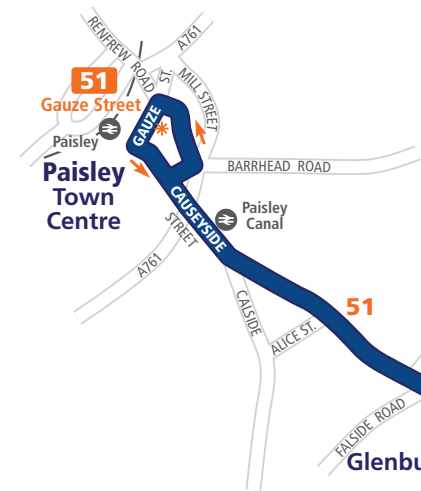

Service No.	51	51	51	51	51	51	51	51	51	51	51	51	51	51	51	51	51
Paisley, Gauze Street	17.10	17.20	17.30	17.50	18.10	18.30	19.00	19.30	20.00	20.30	21.00	21.30	22.00	22.30	23.00	23.30	
Neilston Road opp Co-Op	17.16	17.26	17.36	17.56	18.16	18.36	19.06	19.36	20.06	20.36	21.06	21.36	22.06	22.36	23.06	23.33	
Barrhead Station ⇄	17.25	17.35	17.45	18.05	18.25	18.45	19.15	19.45	20.15	20.45	21.15	21.45	22.15	22.45	23.15	23.39	
Cross Arthurlie Street at RBS	17.27	17.37	17.47	18.07	18.27	18.47	19.17	19.47	20.17	20.47	21.17	21.47	22.17	22.47	23.17	–	
Main Street at Council Buildings	17.29	17.39	17.49	18.09	18.29	18.49	19.19	19.49	20.19	20.49	21.19	21.49	22.19	22.49	23.19	–	
Aurs Drive at Arthurlie Street	17.34	17.44	17.54	18.14	18.34	18.54	19.24	19.54	20.24	20.54	21.24	21.54	22.24	22.54	23.24	–	
Barrhead, Oakbank Drive	17.37	17.47	17.57	18.17	18.37	18.57	19.27	19.57	20.27	20.57	21.27	21.57	22.27	22.57	23.27	–	
Barrhead Depot	–	–	–	–	–	–	–	–	–	–	–	–	–	–	–	–	23.40

51

Paisley to Barrhead via Thornly Park

PAISLEY
connecting services:
6, 7, 10, 20, 21, 22,
26, 38, 54, 60, 61/61A,
64, 66, 70, 101, 103,
166, 264, 904, X21

- Route 51
- * 51 Terminus point
- ← Buses run in direction of arrow
- ⊕ Railway line and station