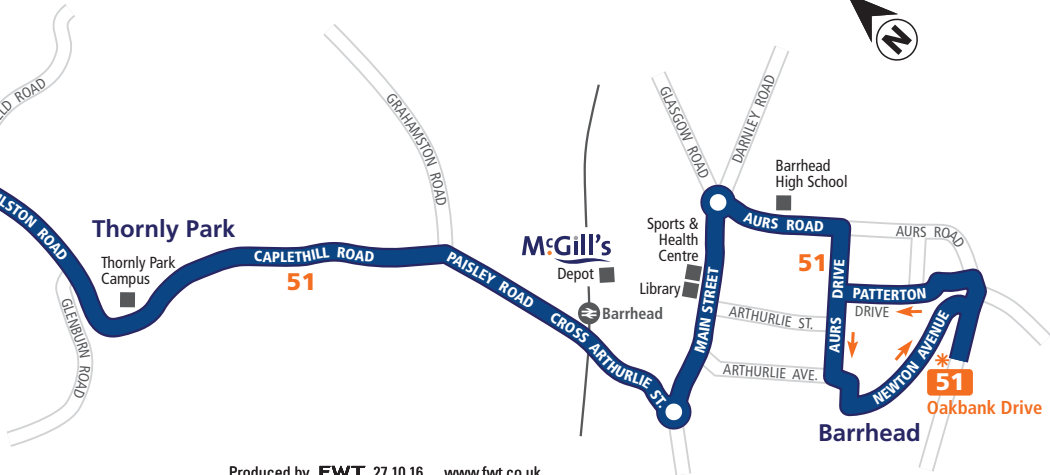

Service No.	51	51	51	51	51	51	51	51	51		51	51		51	51	51	51	51	51
Barrhead Depot	07.12	07.42	-	-	-	-	-	-	-	Then at these times past each hour	-	-	until	-	-	-	-	-	-
Paisley, Gauze Street	-	-	07.53	08.23	08.53	09.23	09.53	10.23	53		23	20.23		20.53	21.23	21.53	22.23	22.53	
Neilston Road opp Co-Op	-	-	07.59	08.29	08.59	09.29	09.59	10.29	59		29	20.29		20.59	21.29	21.59	22.29	22.59	
Barrhead Station 	07.13	07.43	08.08	08.38	09.08	09.38	10.08	10.38	08		38	20.38		21.08	21.38	22.08	22.38	23.08	
Cross Arthurlie Street at RBS	07.14	07.44	08.10	08.40	09.10	09.40	10.10	10.40	10		40	20.40		21.10	21.40	22.10	22.40	23.10	
Main Street at Council Buildings	07.16	07.46	08.12	08.42	09.12	09.42	10.12	10.42	12		42	20.42		21.12	21.42	22.12	22.42	23.12	
Aurs Drive at Arthurlie Street	07.19	07.49	08.17	08.47	09.17	09.47	10.17	10.47	17		47	20.47		21.17	21.47	22.17	22.47	23.17	
Barrhead Oakbank Drive	07.22	07.52	08.20	08.50	09.20	09.50	10.20	10.50	20		50	20.50		21.20	21.50	22.20	22.50	23.20	

51

Paisley to Barrhead via Thornly Park

PAISLEY
connecting services:
6, 7, 10, 20, 21, 22,
26, 38, 54, 60, 61/61A,
64, 66, 70, 101, 103,
166, 264, 904, X21

- Route 51
- * 51 Terminus point
- ← Buses run in direction of arrow
- ⊕ Railway line and station