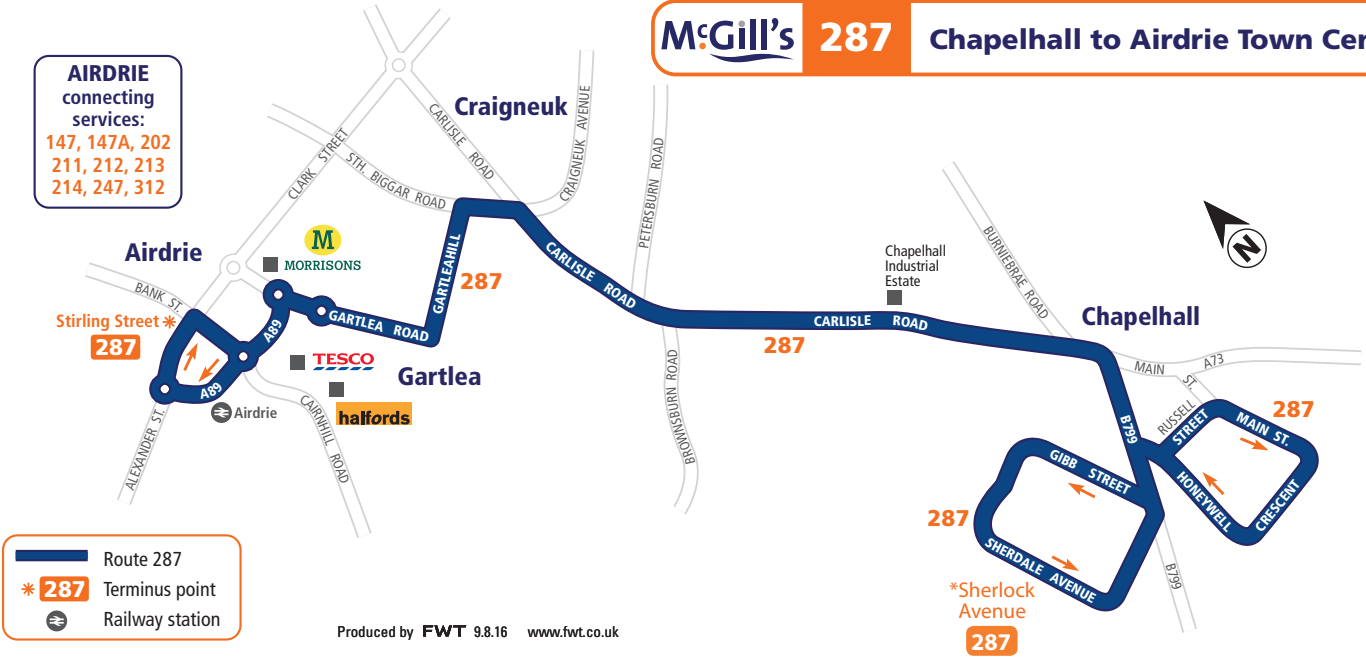

# McGill's 287 Chapelhall to Airdrie Town Centre

**AIRDRIE**  
connecting  
services:  
147, 147A, 202  
211, 212, 213  
214, 247, 312

 Route 287  
 Terminus point  
 Railway station

Great Value Fares on the...