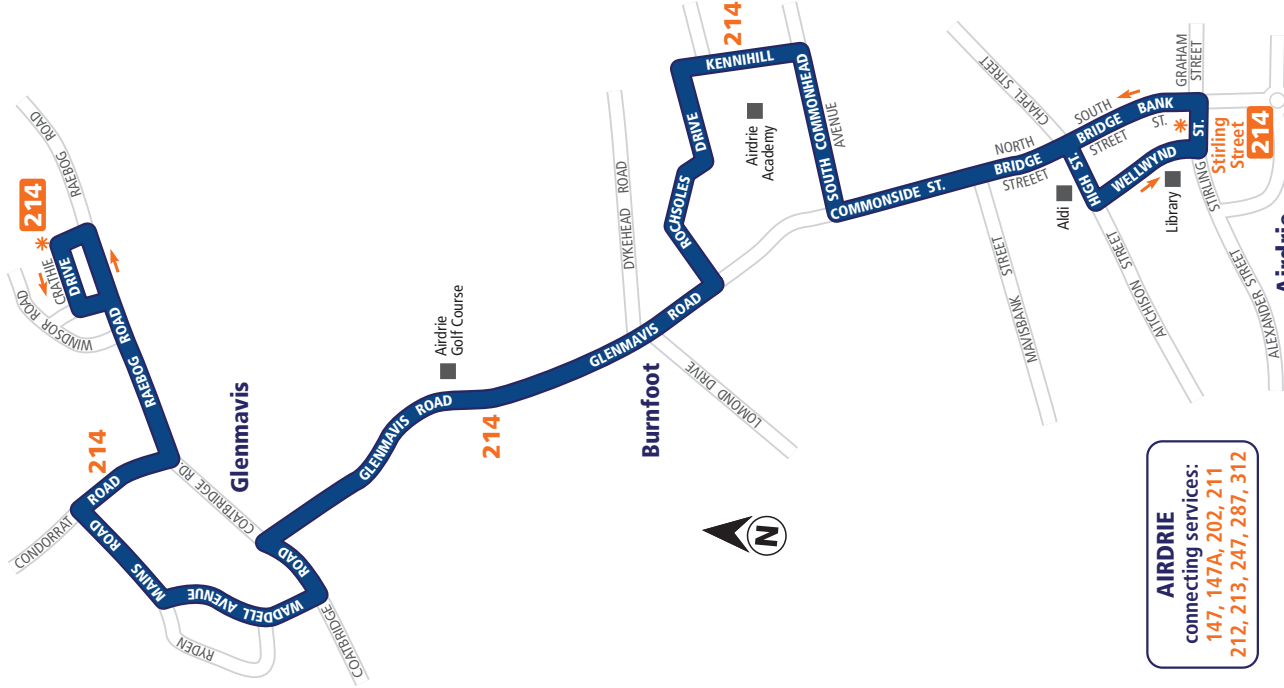

NEW FAMILY DAY TICKET £10.00 TWO ADULTS & UP TO 3 CHILDREN

CHILD SINGLE TICKET JUST 50P
ANY BUS, ANY TIME!

Airdrie - Glenmavis

214

2

MONDAY TO FRIDAY from 29th August 2016

Service No.	214	214	214	214	214	214	214	214	214	214	214	214	214	214	214	214	214	214	214	214
Airdrie, Stirling Street	08.00	08.30	09.00	09.30	10.00	10.30	11.00	11.30	12.00	12.30	13.00	13.30	14.00	14.30	15.00	15.30	16.00	16.30	17.00	
Airdrie Academy	08.05	08.35	09.05	09.35	10.05	10.35	11.05	11.35	12.05	12.35	13.05	13.35	14.05	14.35	15.05	15.35	16.05	16.35	17.05	
Glenmavis Road	08.07	08.37	09.07	09.37	10.07	10.37	11.07	11.37	12.07	12.37	13.07	13.37	14.07	14.37	15.07	15.37	16.07	16.37	17.07	
Glenmavis, Crathie Drive	08.14	08.44	09.14	09.44	10.14	10.44	11.14	11.44	12.14	12.44	13.14	13.44	14.14	14.44	15.14	15.44	16.14	16.44	17.14	

Service No.	214	214	214	214	214	214	214	214	214	214	214	214	214	214	214	214	214	214	214	214	214
Glenmavis, Crathie Drive	07.45	08.15	08.45	09.15	09.45	10.15	10.45	11.15	11.45	12.15	12.45	13.15	13.45	14.15	14.45	15.15	15.45	16.15	16.45	17.15	
Glenmavis Road	07.50	08.20	08.50	09.20	09.50	10.20	10.50	11.20	11.50	12.20	12.50	13.20	13.50	14.20	14.50	15.20	15.50	16.20	16.50	17.20	
Airdrie Academy	07.53	08.23	08.53	09.23	09.53	10.23	10.53	11.23	11.53	12.23	12.53	13.23	13.53	14.23	14.53	15.23	15.53	16.23	16.53	17.23	
Airdrie, Stirling Street	08.00	08.30	09.00	09.30	10.00	10.30	11.00	11.30	12.00	12.30	13.00	13.30	14.00	14.30	15.00	15.30	16.00	16.30	17.00	17.30	

www.mcgillsbuses.co.uk

AIRDRIE
 connecting services:
 147, 147A, 202, 211
 212, 213, 247, 287, 312

-  Route 214
-  Terminus point
-  Railway line and station

Great Value Fares on the...

**47/47A, 200, 202*,
206*, 211, 212*, 213*,
214*, 215*, 216, 217*,
232*, 245, 247*, 287*,
310**