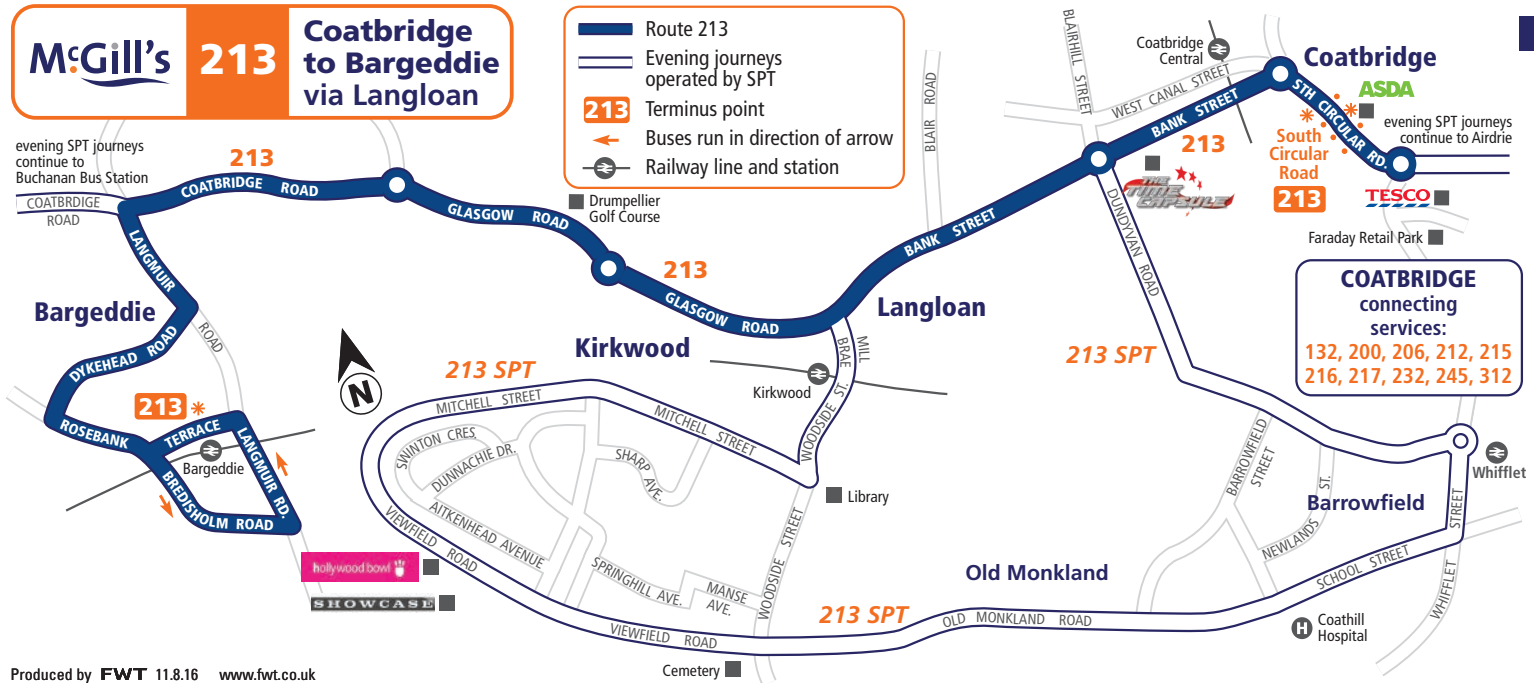

Service No.	213	213	213	213	213	213	213	213	213	213	213	213	213	213	213	213	213	213	213	213
Coatbridge, South Circular Road	08.02	08.32	09.02	09.32	10.02	10.32	11.02	11.32	12.02	12.32	13.02	13.32	14.02	14.32	15.02	15.32	16.02	16.32	17.02	17.32
Glasgow Road at Drumpark School	08.09	08.39	09.09	09.39	10.09	10.39	11.09	11.39	12.09	12.39	13.09	13.39	14.09	14.39	15.09	15.39	16.09	16.39	17.09	17.39
Bargeddie Station ➡	08.16	08.46	09.16	09.46	10.16	10.46	11.16	11.46	12.16	12.46	13.16	13.46	14.16	14.46	15.16	15.46	16.16	16.46	17.16	17.46

MONDAY TO SUNDAY from 29th August 2016

Service No.	SPT/SU	SPT	SPT/SU	SPT	SPT	SPT	SPT/SU	SPT
Airdrie, Broomknoll Street	07.45	-	-	-	-	-	22.55	22.57
Coatbridge, South Circular Rd	07.53	-	19.55	-	20.55	21.55	23.03	23.05
Whifflet, Whifflet St	07.59	-	20.01	-	21.01	22.01	23.09	23.11
Kirkwood, Mitchell St	08.07	-	20.09	-	21.09	22.09	23.17	23.19
Bargeddie, Rosebank Terr	08.19	19.21	20.21	20.21	21.21	22.21	23.29	23.31
Bargeddie, Coatbridge Rd	08.22	19.24	20.24	20.24	21.24	22.24	23.32	23.34
Baillieston, Edinburgh Rd	08.25	19.27	20.27	20.27	21.27	22.27	23.35	23.37
Baillieston, Main St	08.28	-	-	-	-	-	23.38	23.40
Carntyne, Edinburgh Rd	-	19.34	20.34	20.34	21.34	22.34	-	-
Dennistoun, Cumbernauld Rd	-	19.38	20.38	20.38	21.38	22.38	-	-
Glasgow, Castle St	-	19.43	20.43	20.43	21.43	22.43	-	-
Buchanan Bus Station	-	19.47	20.47	20.47	21.47	22.47	-	-

Code: SPT - Operated on behalf of SPT • Su - Sunday only

-  Route 213
-  Evening journeys operated by SPT
-  213 Terminus point
-  Buses run in direction of arrow
-  Railway line and station

evening SPT journeys continue to Buchanan Bus Station