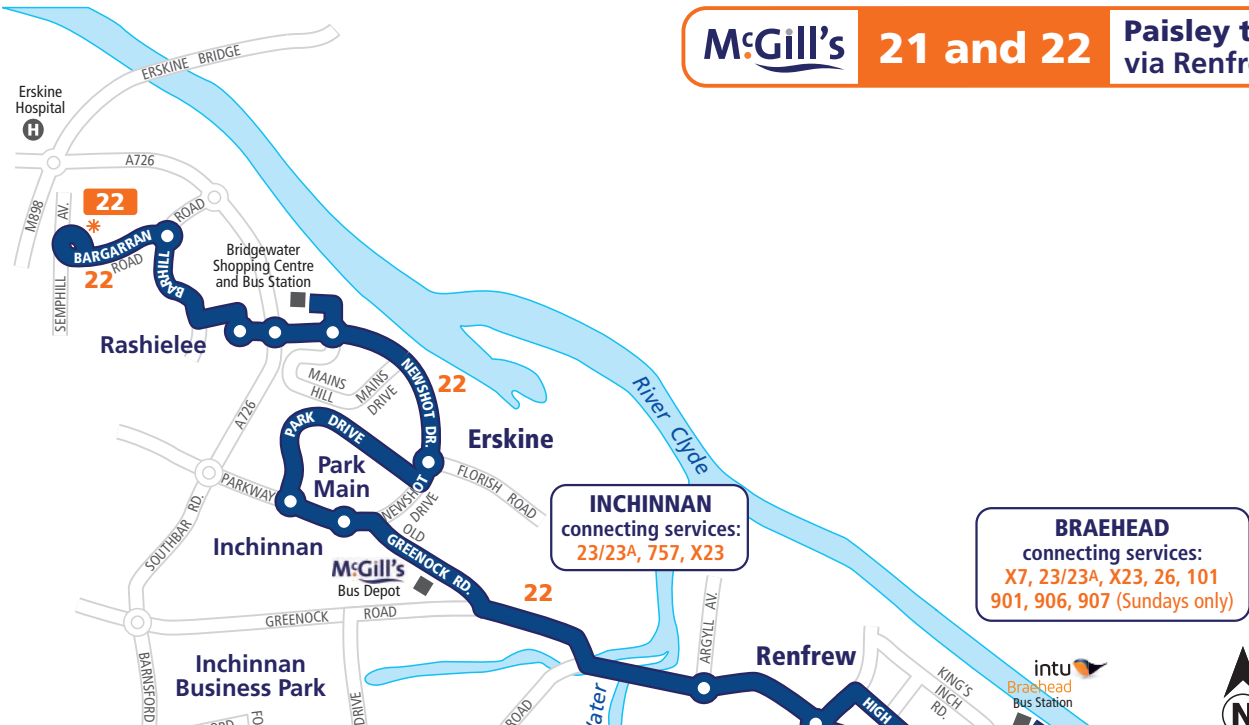

Erskine - Paisley via Braehead, Renfrew, Newmains

21

22S

10

SUNDAY from 16th October 2016

Code	SPT		SPT		SPT		SPT		SPT		SPT		SPT		SPT		SPT					
Service No.	22S	22S	22S	22S	21	22S	21	22S	22S	21	22S	21	22S	21	22S	22S	21	22S	21	22S	21	22S
Erskine, Sempill Ave	-	-	08.15	09.00	-	09.45	-	10.30	11.15	-	12.00	-	12.45	-	13.30	14.15	-	15.00	-	15.45	-	16.30
Bargarran	-	-	08.20	09.05	-	09.50	-	10.35	11.20	-	12.05	-	12.50	-	13.35	14.20	-	15.05	-	15.50	-	16.35
Bridgewater Shopping Centre	-	-	08.25	09.10	-	09.55	-	10.40	11.25	-	12.10	-	12.55	-	13.40	14.25	-	15.10	-	15.55	-	16.40
Inchinnan, Balmoral Cres	-	-	08.35	09.20	-	10.05	-	10.50	11.35	-	12.20	-	13.05	-	13.50	14.35	-	15.20	-	16.05	-	16.50
Inchinnan Depot	07.14	07.59	-	-	-	-	-	-	-	-	-	-	-	-	-	-	-	-	-	-	-	-
Braehead Shopping Centre	-	-	-	-	09.34	-	10.34	-	-	11.34	-	12.34	-	13.34	-	-	14.34	-	15.34	-	16.34	-
Renfrew, Glebe St	07.19	08.04	08.41	09.26	09.42	10.11	10.42	10.56	11.41	11.42	12.26	12.42	13.11	13.42	13.56	14.41	14.42	15.26	15.42	16.11	16.42	16.56
Newmains Rd	-	-	-	-	09.49	-	10.49	-	-	11.49	-	12.49	-	13.49	-	-	14.49	-	15.49	-	16.49	-
Paisley, Smithills St	07.29	08.14	08.54	09.39	09.59	10.24	10.59	11.09	11.54	11.59	12.39	12.59	13.24	13.59	14.09	14.54	14.59	15.39	15.59	16.24	16.59	17.09

 **LOAD**  **SHOW**  **GO**

www.mcgillsbuses.co.uk

McGill's

21 and 22

Paisley to Govan/Erskine
via Renfrew

INCHINNAN
connecting services:
23/23A, 757, X23

BRAEHEAD
connecting services:
X7, 23/23A, X23, 26, 101
901, 906, 907 (Sundays only)

-  Routes 21 and 22
-  Variation to main route
-  * 22 Terminus point
-  ← Buses run in direction of arrow
-  Railway line and station

Great Value Fares on the...

21/22

and across the network

Visit www.mcgillsbuses.co.uk