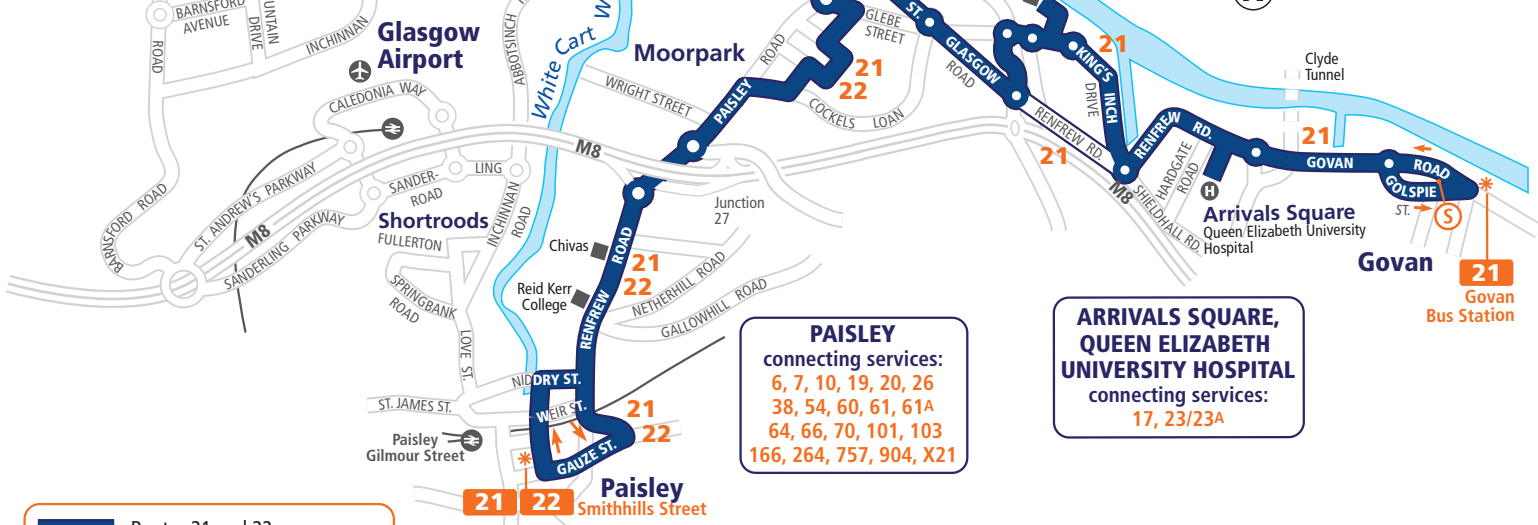

Erskine - Paisley via Braehead, Renfrew, Newmains

21

22S

10

SUNDAY from 16th October 2016

Code	SPT		SPT		SPT		SPT		SPT		SPT		SPT		SPT		SPT					
Service No.	22S	22S	22S	22S	21	22S	21	22S	22S	21	22S	21	22S	21	22S	22S	21	22S	21	22S	21	22S
Erskine, Sempill Ave	-	-	08.15	09.00	-	09.45	-	10.30	11.15	-	12.00	-	12.45	-	13.30	14.15	-	15.00	-	15.45	-	16.30
Bargarran	-	-	08.20	09.05	-	09.50	-	10.35	11.20	-	12.05	-	12.50	-	13.35	14.20	-	15.05	-	15.50	-	16.35
Bridgewater Shopping Centre	-	-	08.25	09.10	-	09.55	-	10.40	11.25	-	12.10	-	12.55	-	13.40	14.25	-	15.10	-	15.55	-	16.40
Inchinnan, Balmoral Cres	-	-	08.35	09.20	-	10.05	-	10.50	11.35	-	12.20	-	13.05	-	13.50	14.35	-	15.20	-	16.05	-	16.50
Inchinnan Depot	07.14	07.59	-	-	-	-	-	-	-	-	-	-	-	-	-	-	-	-	-	-	-	-
Braehead Shopping Centre	-	-	-	-	09.34	-	10.34	-	-	11.34	-	12.34	-	13.34	-	-	14.34	-	15.34	-	16.34	-
Renfrew, Glebe St	07.19	08.04	08.41	09.26	09.42	10.11	10.42	10.56	11.41	11.42	12.26	12.42	13.11	13.42	13.56	14.41	14.42	15.26	15.42	16.11	16.42	16.56
Newmains Rd	-	-	-	-	09.49	-	10.49	-	-	11.49	-	12.49	-	13.49	-	-	14.49	-	15.49	-	16.49	-
Paisley, Smithills St	07.29	08.14	08.54	09.39	09.59	10.24	10.59	11.09	11.54	11.59	12.39	12.59	13.24	13.59	14.09	14.54	14.59	15.39	15.59	16.24	16.59	17.09

 **LOAD**  **SHOW**  **GO**

www.mcgillsbuses.co.uk

McGill's

21 and 22

Paisley to Govan/Erskine
via Renfrew

INCHINNAN
connecting services:
23/23A, 757, X23

BRAEHEAD
connecting services:
X7, 23/23A, X23, 26, 101
901, 906, 907 (Sundays only)

-  Routes 21 and 22
-  Variation to main route
-  * 22 Terminus point
-  ← Buses run in direction of arrow
-  Railway line and station

Great Value Fares on the...

21/22

and across the network

Visit www.mcgillsbuses.co.uk