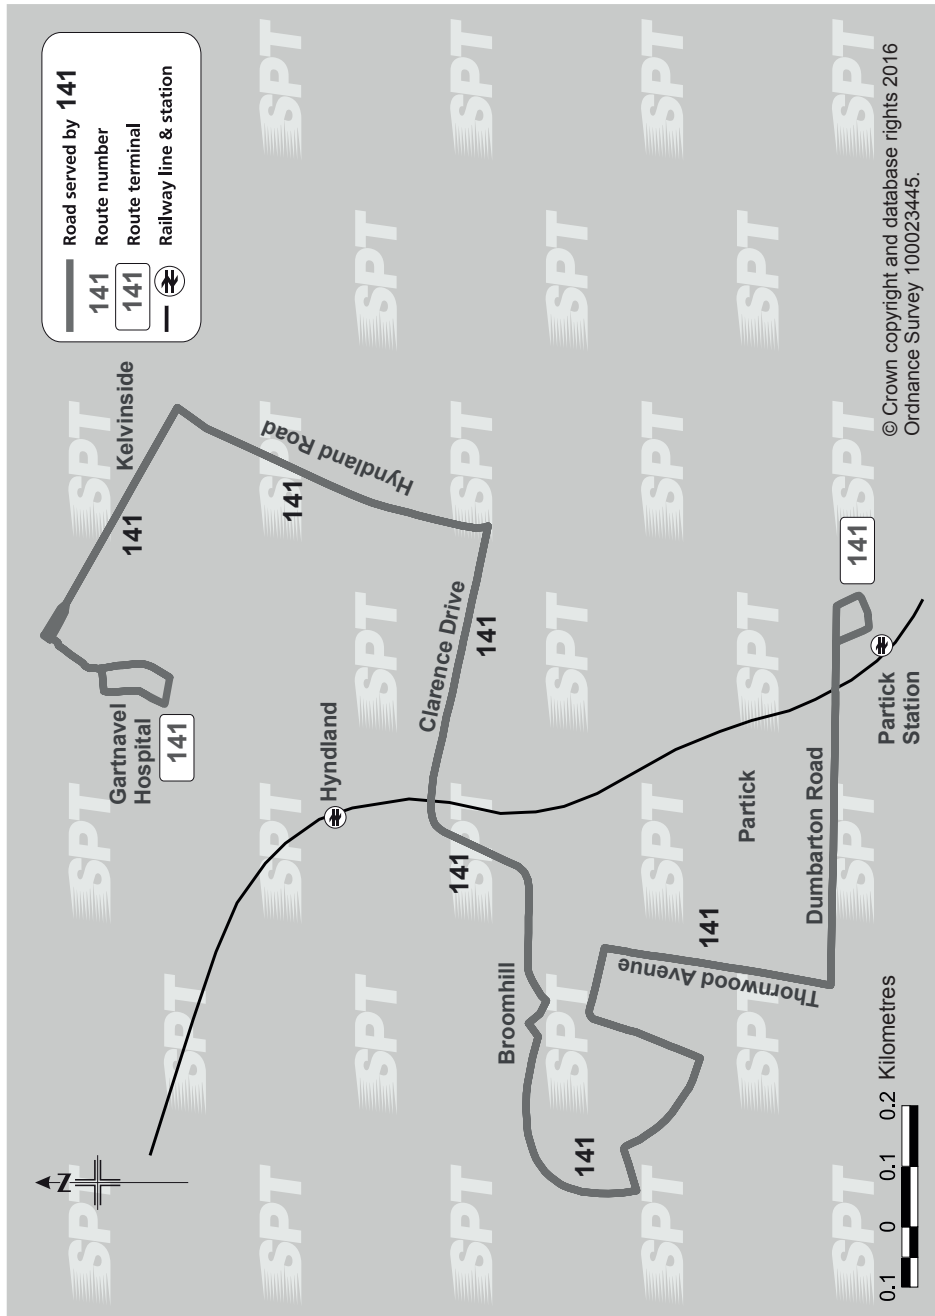

Please note - Calls to 0845 271 2405 will be charged at 2p per min (inc. VAT) plus your Telecoms Providers Access Charge.

This service is operated by McGills Bus Services on behalf of SPT.

Route Service 141: From **Partick Bus Station** Merkland Street, Dumbarton Road, Thornwood Avenue, Thornwood Place, Thornwood Drive, Broomhill Lane, Broomhill Place, Broomhill Drive, Crow Road, Clarence Drive, Hyndland Road, Great Western Road, Shelley Road to **Gartnavel Hospital**.

Return from Gartnavel Hospital via Shelley Road, Great Western Road, Hyndland Road, Clarence Drive, Crow Road, Broomhill Drive, Broomhill Place, Broomhill Lane, Thornwood Drive, Thornwood Place, Thornwood Avenue, Dumbarton Road, Vine Street to **Partick Bus Station**.