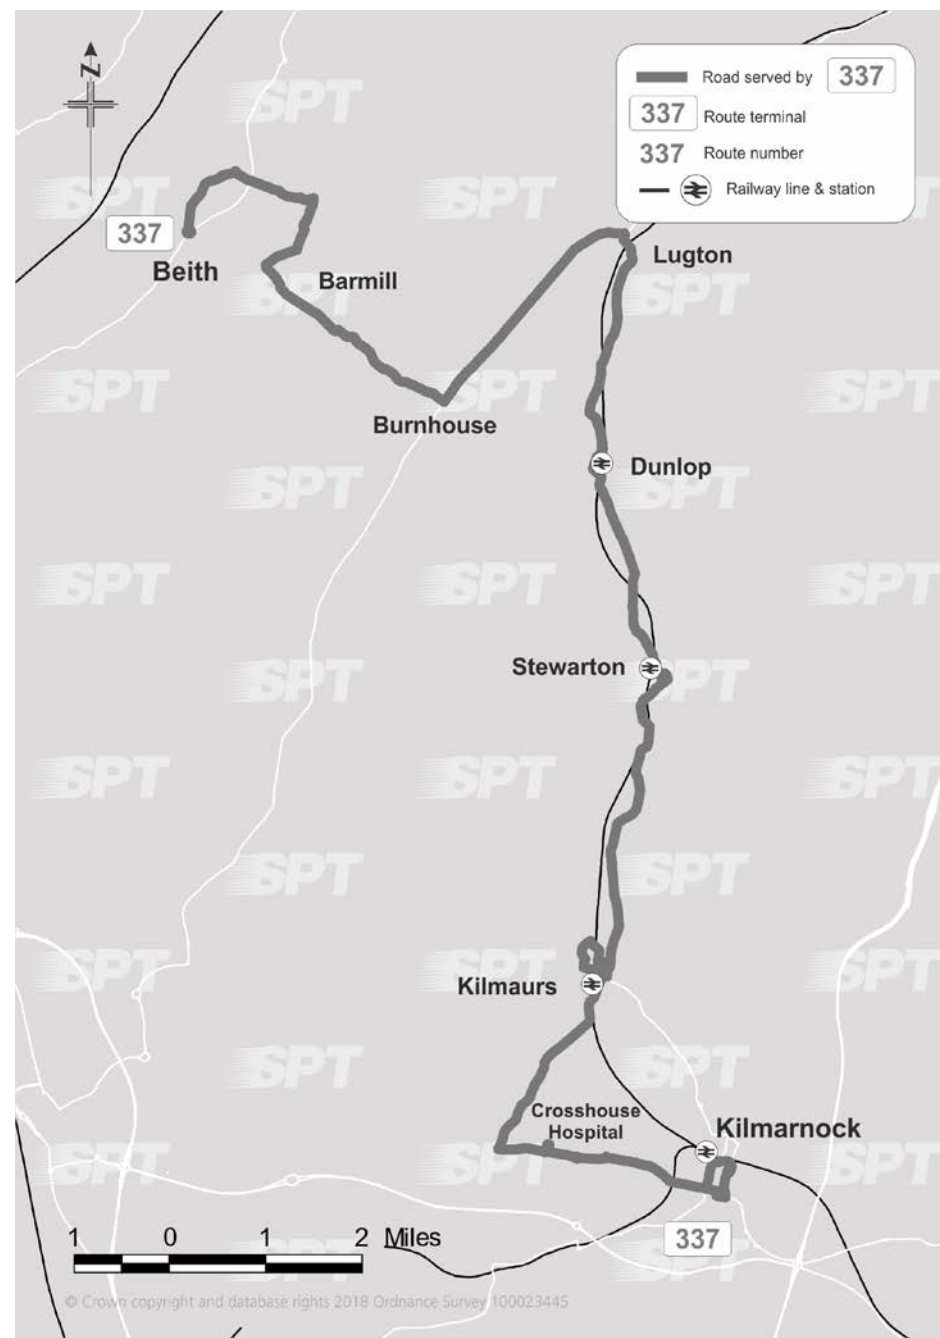

Please note – Calls to 0845 271 2405 will be charged at 2p per min (inc. VAT) plus your Telecoms Providers Access Charge

Fares will be available for this service soon

Route Service 337: From **Beith** via **Eglinton Street**, Cross, New Street, Head Street, Wardrop Street, B777, Gateside, Main Street, Reek Street, unclassified road, Barmill, Craufurd Crescent, Dunlop Road, B706, Barmill Road, Burnhouse, Lochlibo Road, A736, Lugton, A735, Dunlop Road, Dunlop, Lugton Road, Main Street, Stewarton Road, A735, Stewarton, Dunlop Road, Rigg Street, Brown Street, Avenue Square, Main Street, Lainshaw Street, A735, Kilmaurs, Townhead, Vine Park Avenue, Glencairn Terrace, Habbieauld Road, Benrig Avenue, Irvine Road, Townhead, Sunnyside, Crosshouse Road, B751, Knockentiber, Kilmaurs Road, Greenhill Terrace, Kilmaurs Road, B7081, Crosshouse, Kilmarnock Road, Crosshouse Hospital, Kilmarnock Road, Irvine Road, Portland Road, John Finnie Street, West George Street, Portland Street, Green Street, **Kilmarnock Bus Station**.

Return: from **Kilmarnock Bus Station**, via Green Street, Sturrock Street, Fowlds Street, Titchfield Street, St Marnock Street, Portland Road, Irvine Road, Kilmarnock Road, Crosshouse, Crosshouse Hospital, Kilmarnock Road, Kilmaurs Road, Knockentiber, Greenhill Terrace, Kilmaurs Road, Crosshouse Road, Sunnyside, Townhead, Irvine Road, Benrig Avenue, Habbieauld Road, Glencairn Terrace, Vine Park Avenue, Townhead, A735, Stewarton, Lainshaw Street, Rigg Street, Brown Street, Avenue Square, High Street, Rigg Street, Dunlop Road, A735, Dunlop, Stewarton Road, Main Street, Lugton Road, A735, Dunlop Road, Lugton, A736, Lochlibo Road, Burnhouse, Barmill Road, Dunlop Road, Barmill, Craufurd Terrace, unclassified road, Gateside, Reek Street, Main Street, B777, Wardrop Street, Beith, Head Street, New Street, Cross, Eglinton Street, Dalry Road, to roundabout at junction B777/B7049, Dalry Road to **Eglinton Street, Beith**.