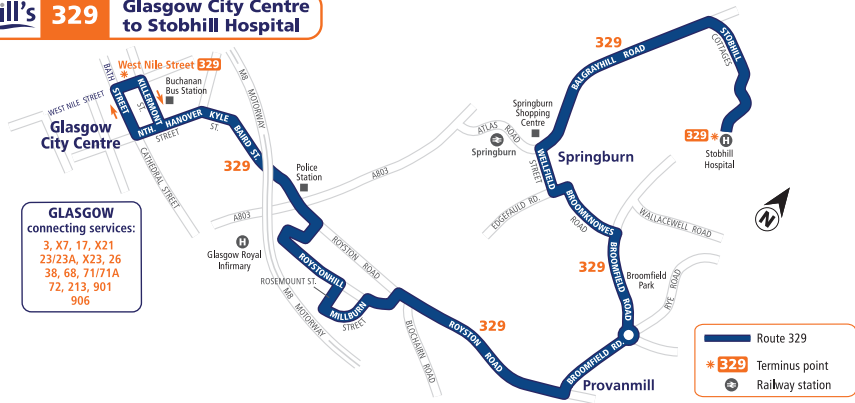

SATURDAY & SUNDAY

Code	S			329	329
Service No.	329	329	Then every hour until	329	329
Buchanan Bus Station	07.11	08.11		17.11	18.11
Roystonhill	07.22	08.22		17.22	18.22
Springburn Shopping Centre	07.33	08.33		17.33	18.33
Stobhill Hospital	07.38	08.38		17.38	18.38

SATURDAY & SUNDAY

Code	S			329	329
Service No.	329	329	Then every hour until	329	329
Stobhill Hospital	07.42	08.42		16.42	17.42
Springburn Shopping Centre	07.47	08.47		16.47	17.47
Roystonhill	07.58	08.58		16.58	17.58
Buchanan Bus Station	08.09	09.09		17.09	18.09

Codes: S Operates Saturday only.

McGill's 329 Glasgow City Centre to Stobhill Hospital

THIS SERVICE IS OPERATED BY MCGILL'S ON BEHALF OF SPT

GET IN TOUCH

enquiries@mcgillsbuses.co.uk

08000 51 56 51

www.mcgillsbuses.co.uk