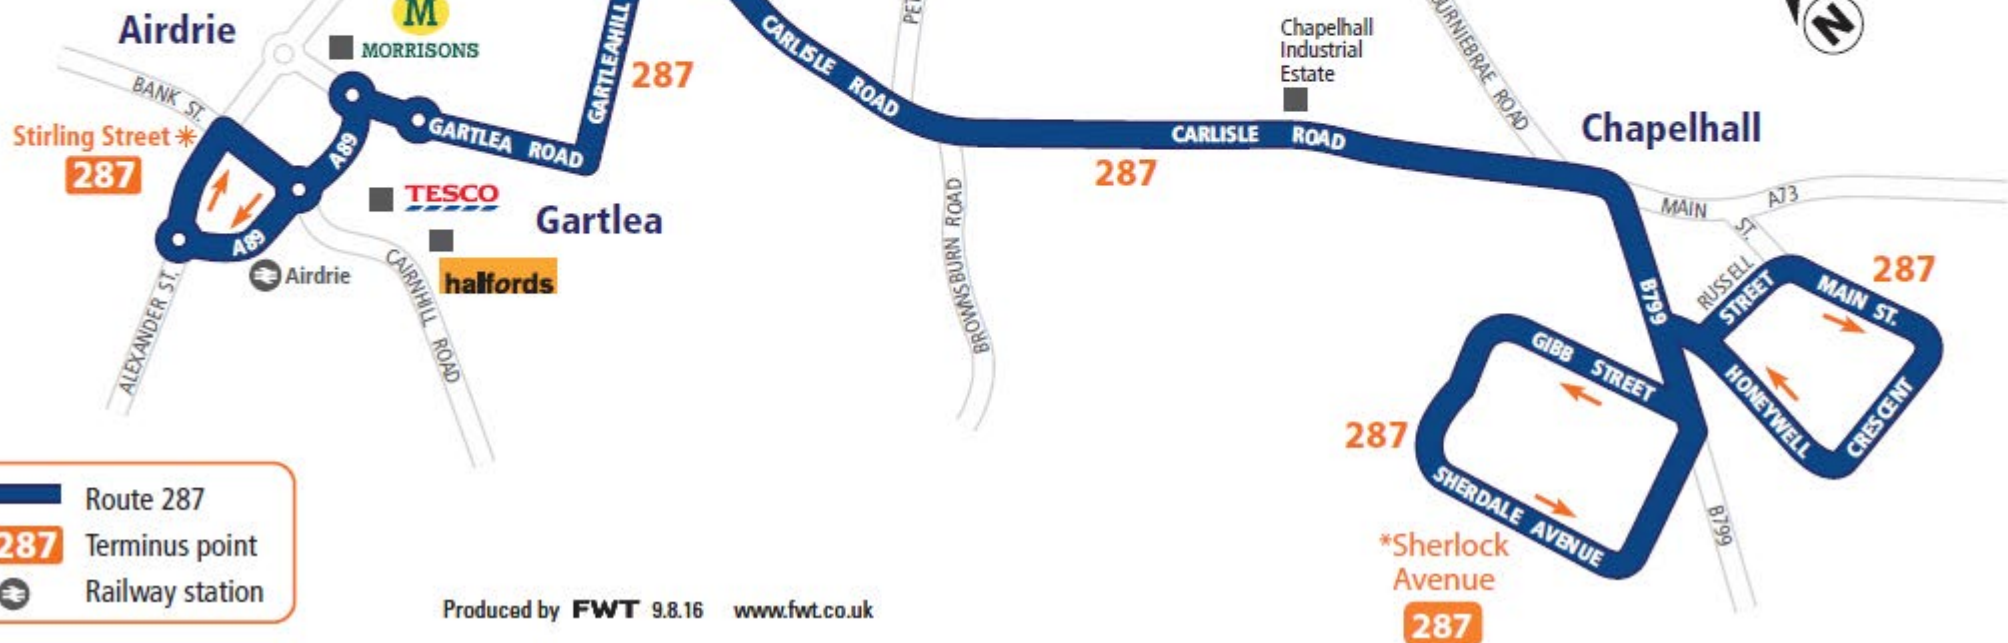

McGill's

287

Chapelhall to Airdrie Town Centre

AIRDRIE
connecting
services:

147, 147A, 202
211, 212, 213
214, 247, 312

Route 287

* 287 Terminus point

Railway station