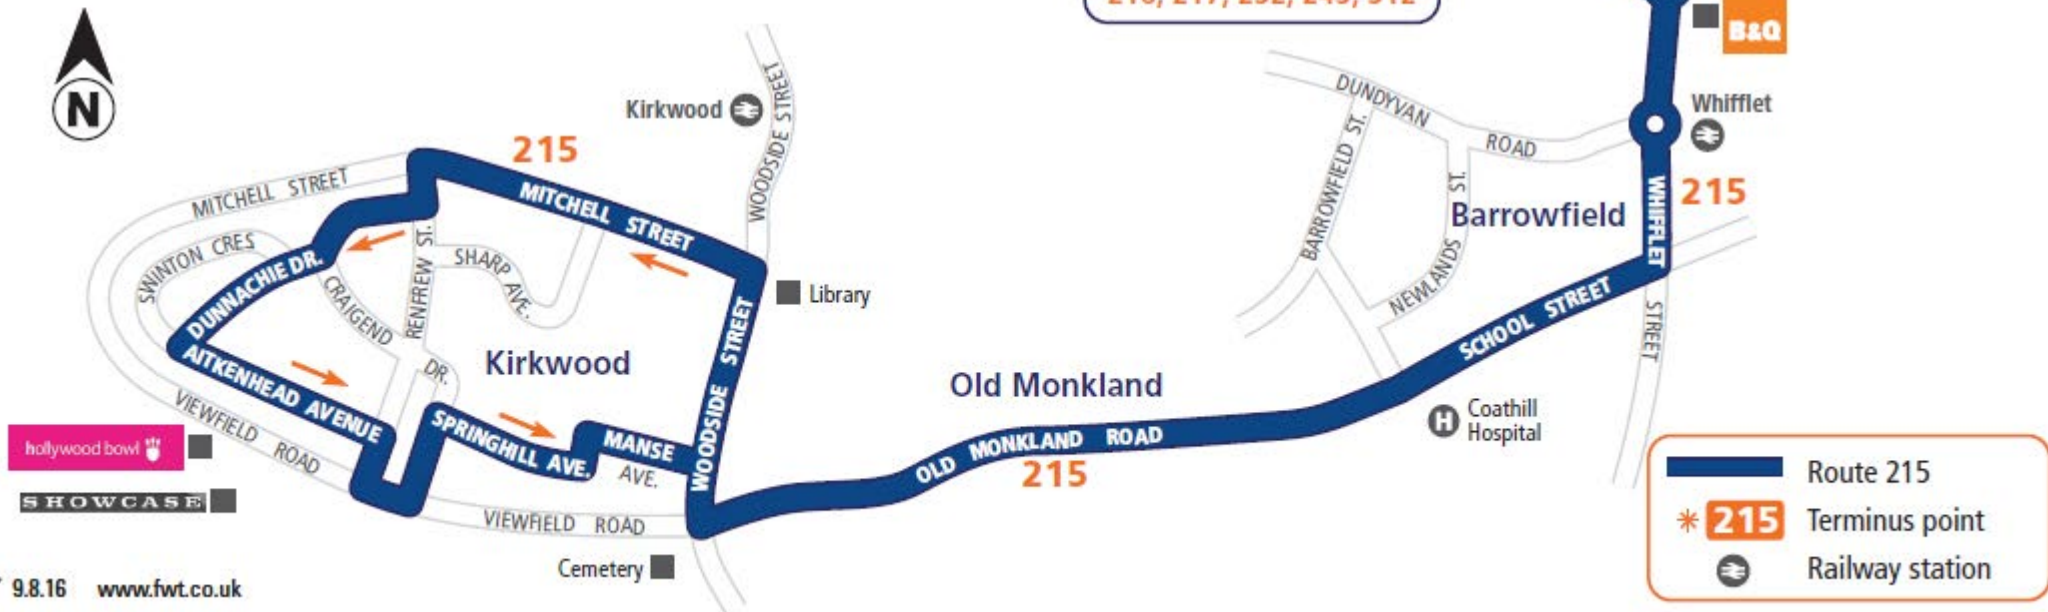

McGill's

215

Kirkwood to Coatbridge Town Centre via Old Monkland Road, Whifflet, and Faraday Retail Park

COATBRIDGE
connecting
services:
132, 200, 206, 212, 213
216, 217, 232, 245, 312

Route 215
* 215 Terminus point
Railway station