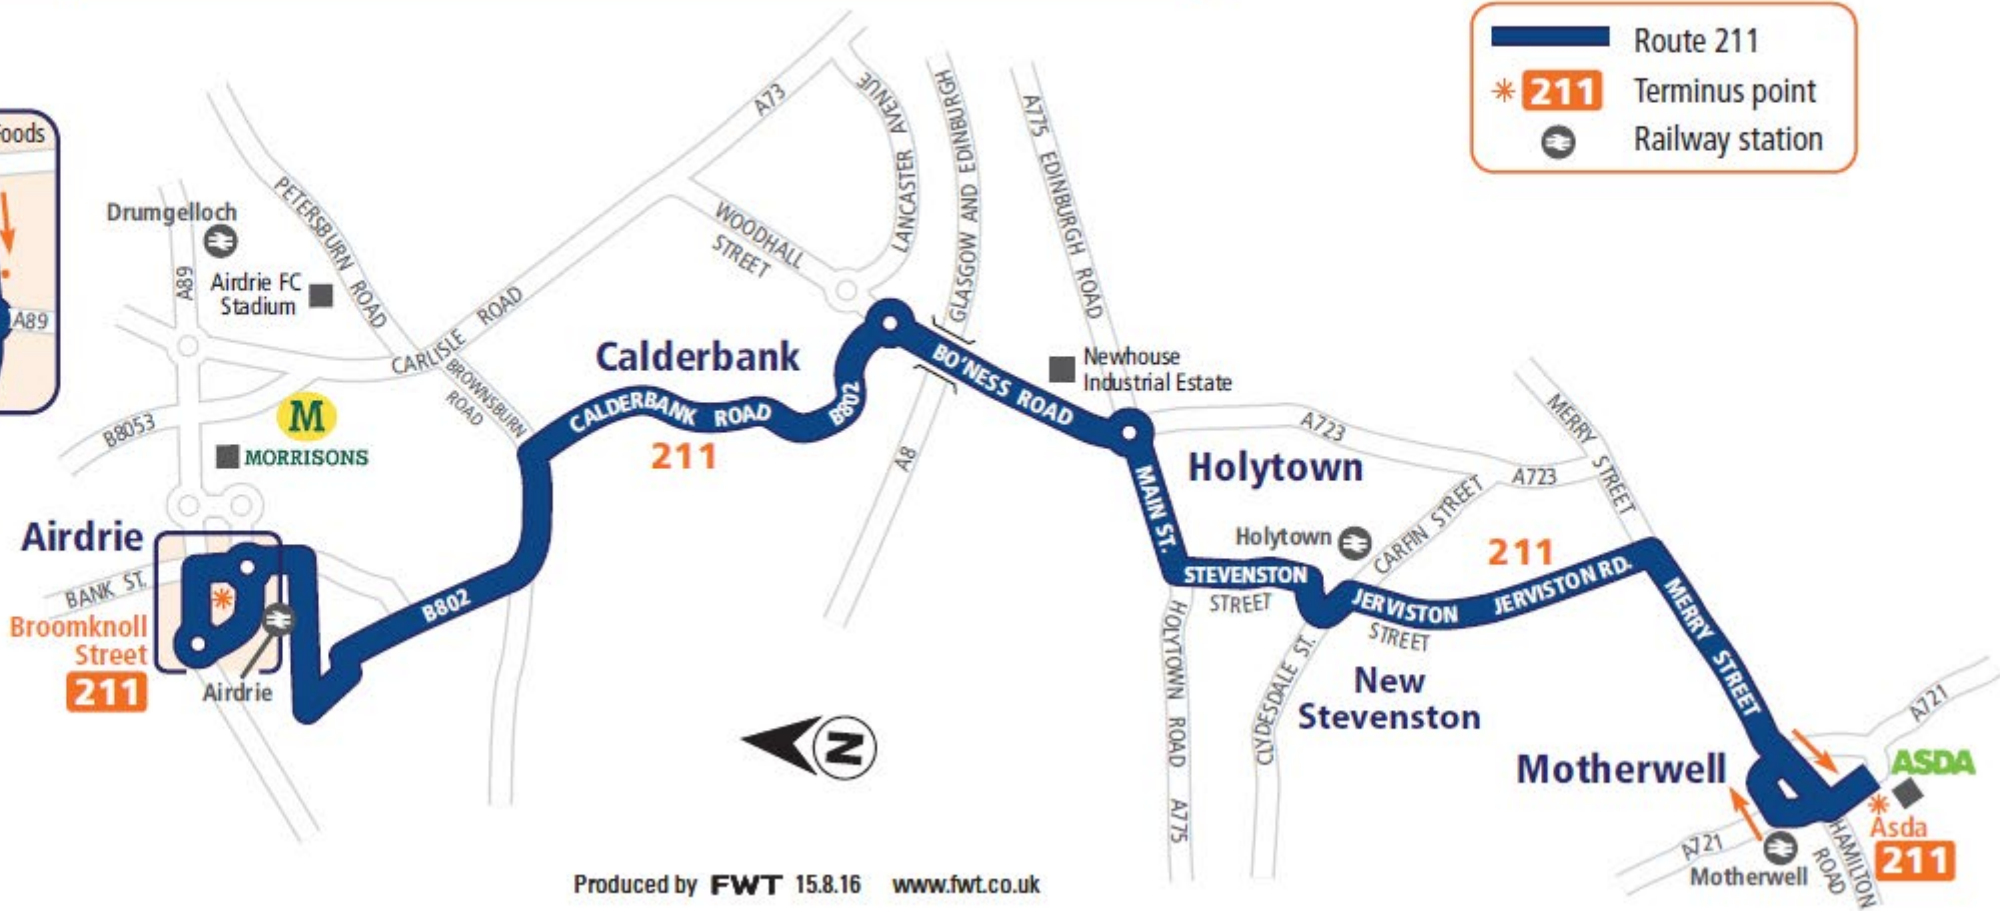

Airdrie to Motherwell ASDA
via Calderbank, Holytown and New Stevenston

- Route 211
- * 211 Terminus point
- Railway station

AIRDRIE
connecting
services:
147, 147A, 202
212, 213, 214
247, 312