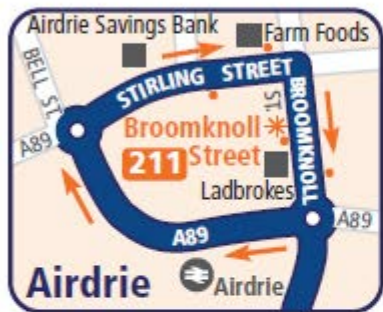

Airdrie to Motherwell ASDA
via Calderbank, Holytown and New Stevenston

- Route 211
- * 211 Terminus point
- Railway station

AIRDRIE
connecting
services:
147, 147A, 202
212, 213, 214
247, 312