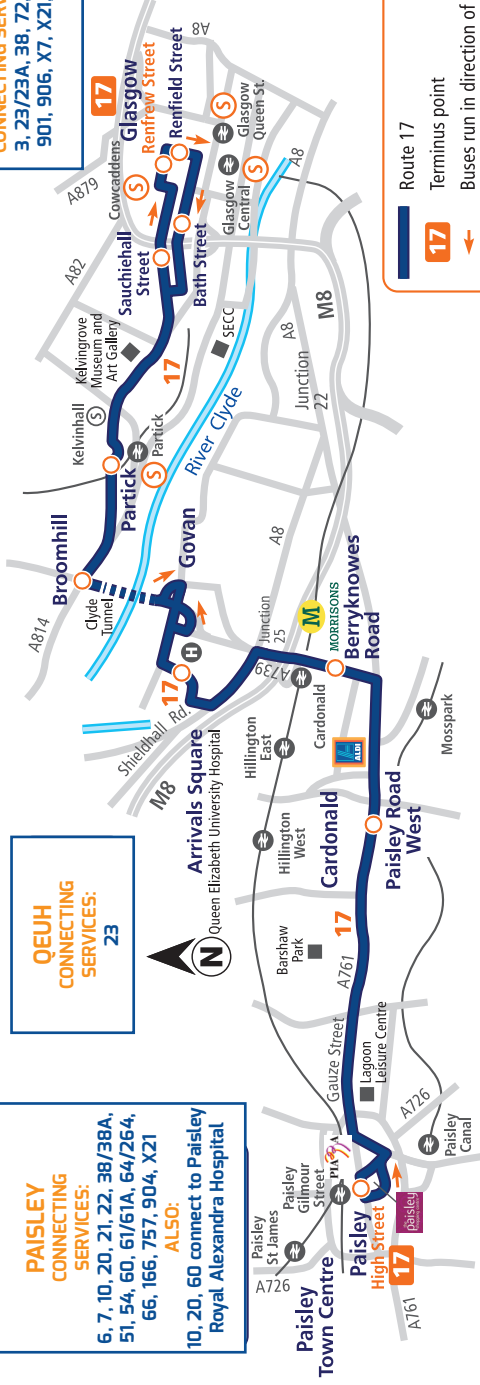

McGill's 17 Paisley to Glasgow

via QEUH and Partick

PAISLEY
CONNECTING
SERVICES:

6, 7, 10, 20, 21, 22, 38/38A,
51, 54, 60, 61/61A, 64/264,
66, 166, 757, 904, X21

ALSO:

10, 20, 60 connect to Paisley
Royal Alexandra Hospital

QEUEH
CONNECTING
SERVICES:

23

GLASGOW
CONNECTING SERVICES:
3, 23/23A, 38, 72, 329,
901, 906, X7, X21, X23

Route 17

17 Terminus point

Buses run in direction of arrow

Railway line and station

Underground station